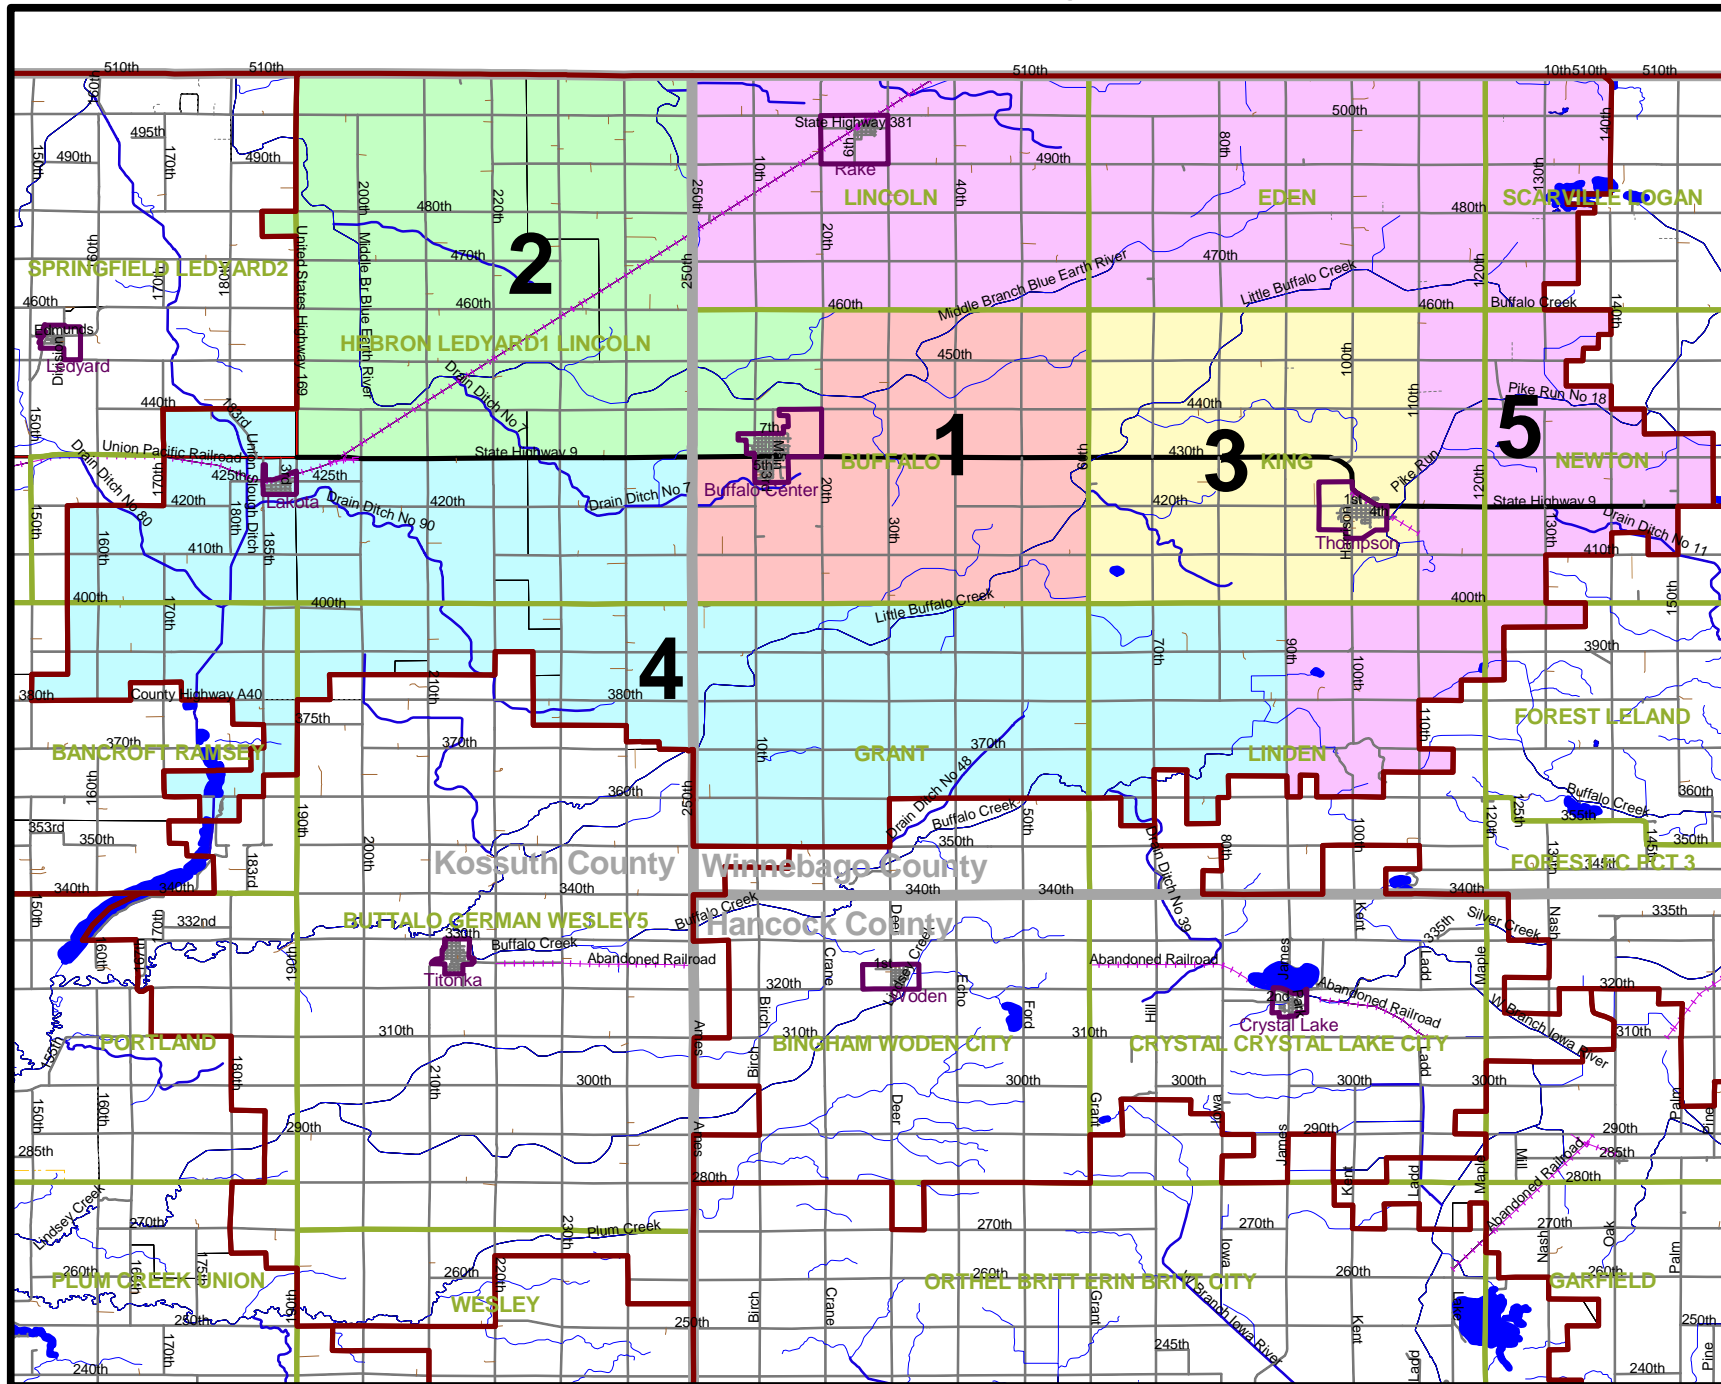

# North Iowa Community School District

### LEGEND

- School District
- County
- City
- PRECINCT
- Interstate
- Major Road
- Primary Road
- Local Road
- Railroad
- Stream
- Water

#### Director District

- 1
- 2
- 3
- 4
- 5