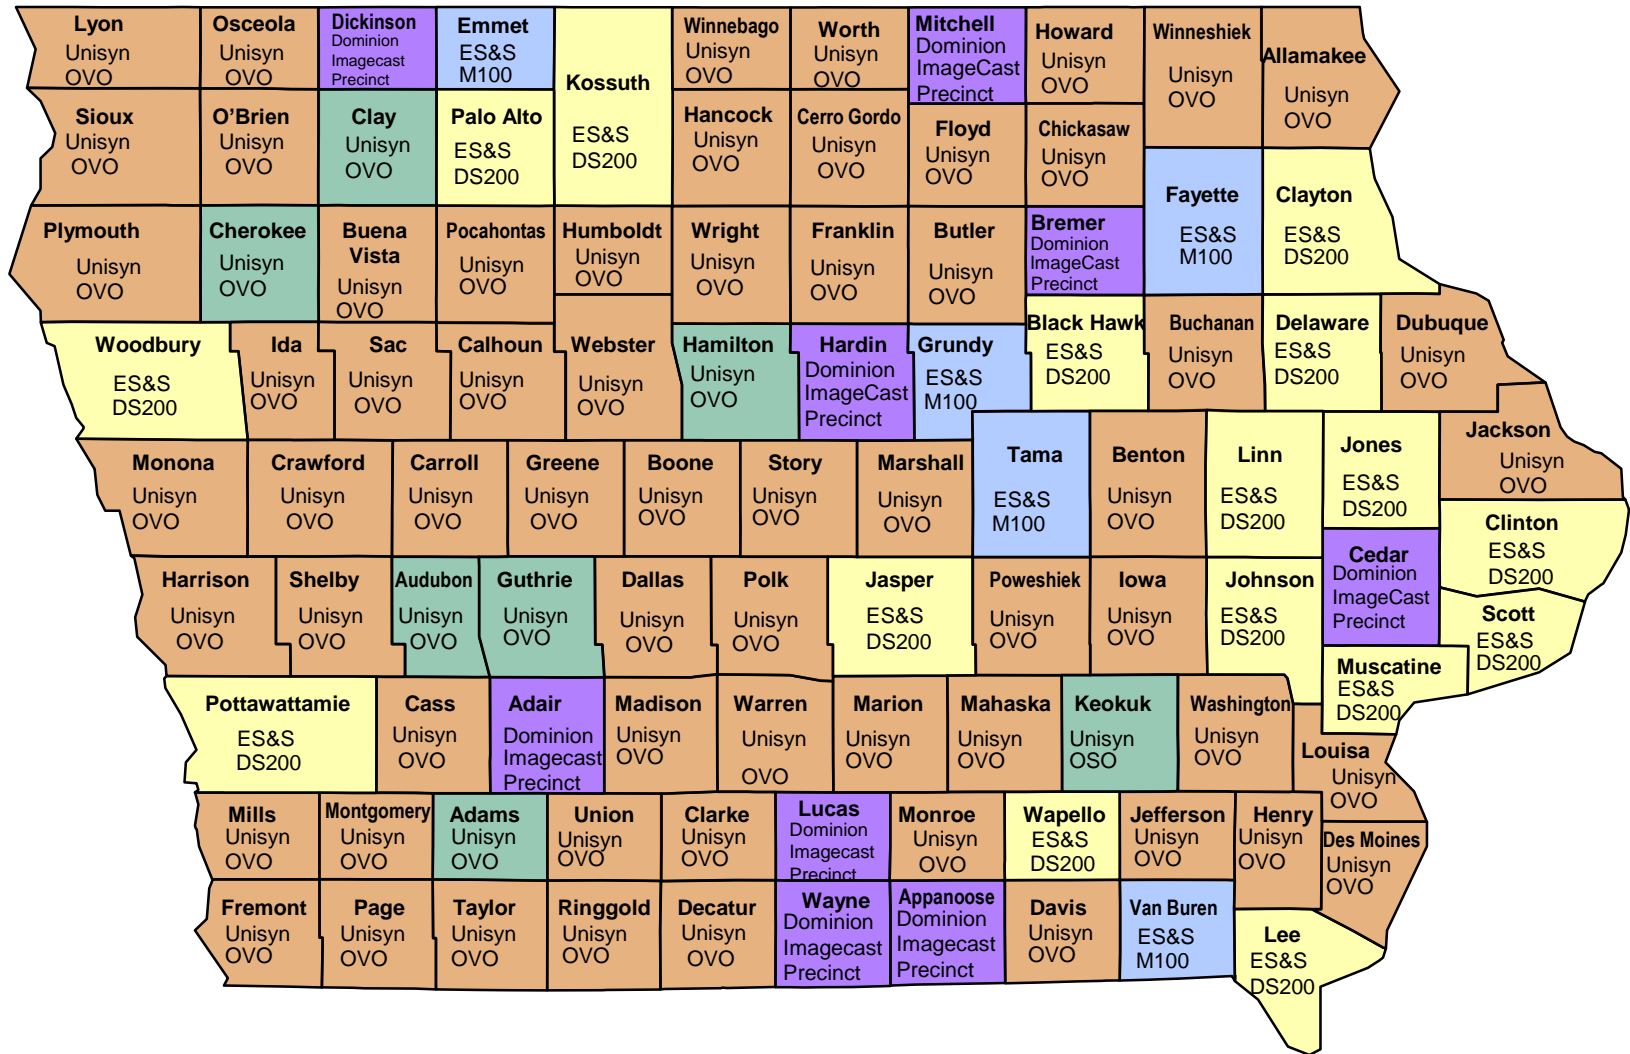

Voting Systems in Iowa

All Iowa counties use optical scan systems and paper ballots with a ballot marking device for persons with disabilities.

Voting System:

- Unisyn OVO with OVI
- Unisyn OVO with FVT
- Dominion ImageCast Precinct
- ES&S M100 with AutoMARK
- ES&S DS200 with ExpressVote