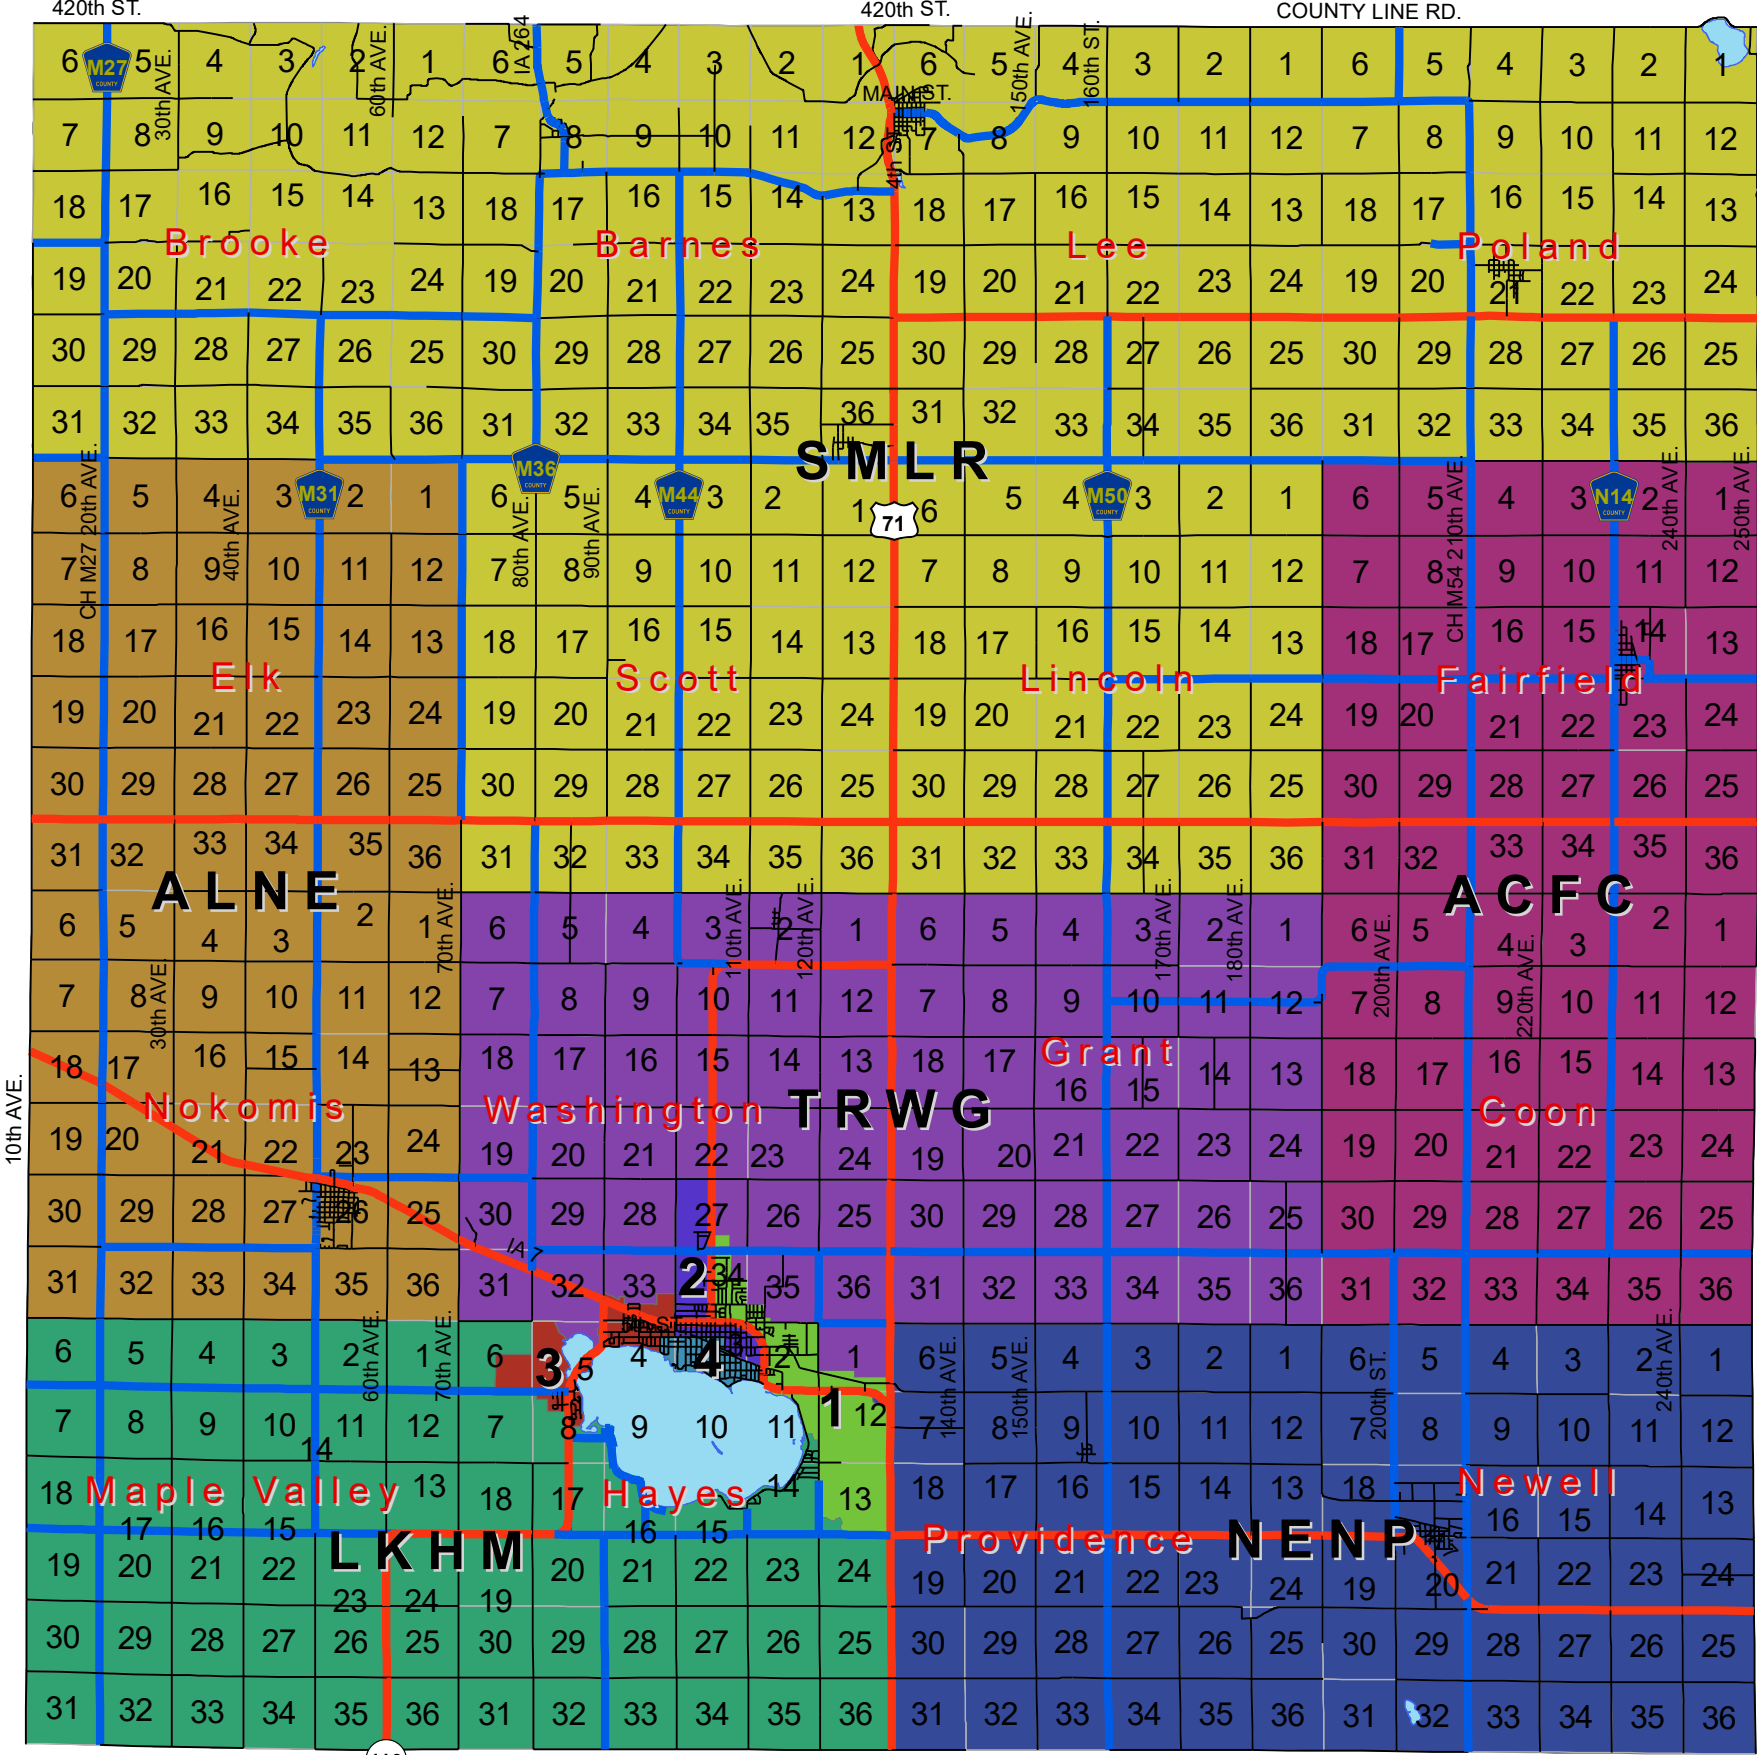

# Buena Vista County

## Voting Precincts

**Legend**

- Lakes
- Precincts**
- 1
- 2
- 3
- 4
- ACFC
- ALNE
- LKHM
- NENP
- SMLR
- TRWG

BY: BV County GIS

Date: 10/27/2021

## Voting Precincts City of Storm Lake Area

BY: BV County GIS

Date: 10/27/2021