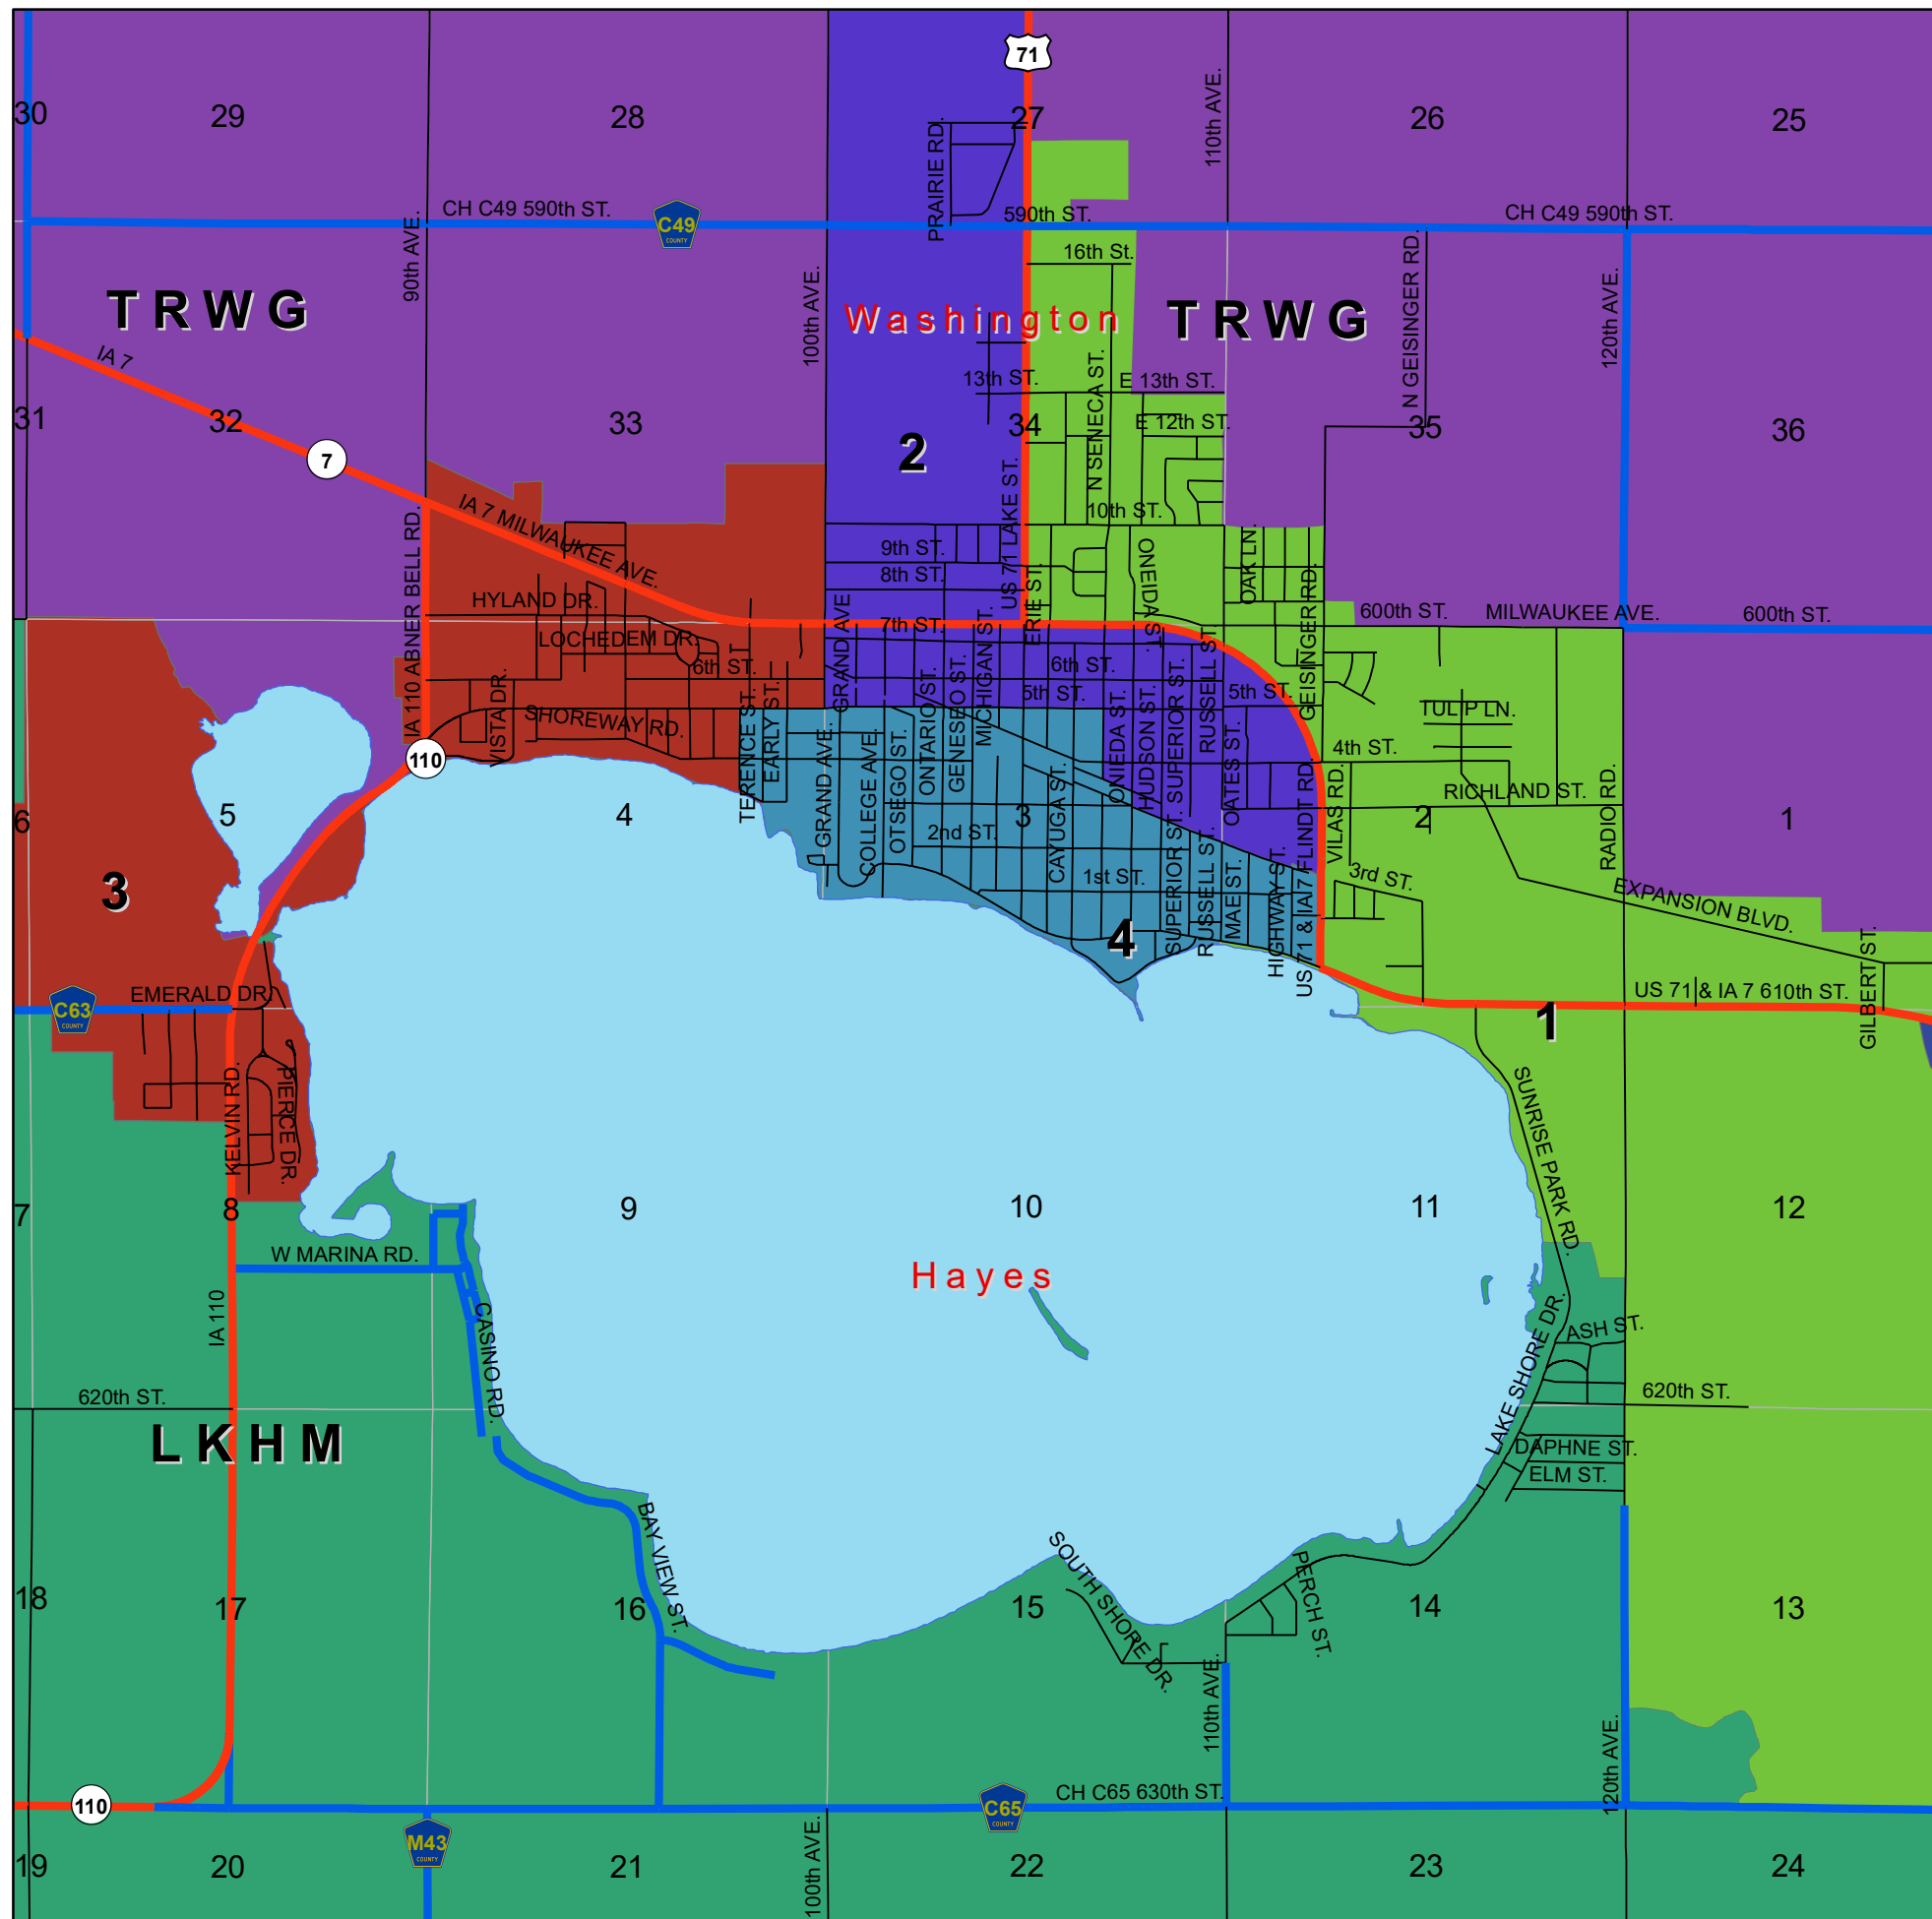

# Buena Vista County

## Voting Precincts

**Legend**

- Lakes
- Precincts**
- 1
- 2
- 3
- 4
- ACFC
- ALNE
- LKHM
- NENP
- SMLR
- TRWG

BY: BV County GIS

Date: 10/27/2021

## Voting Precincts City of Storm Lake Area

BY: BV County GIS

Date: 10/27/2021