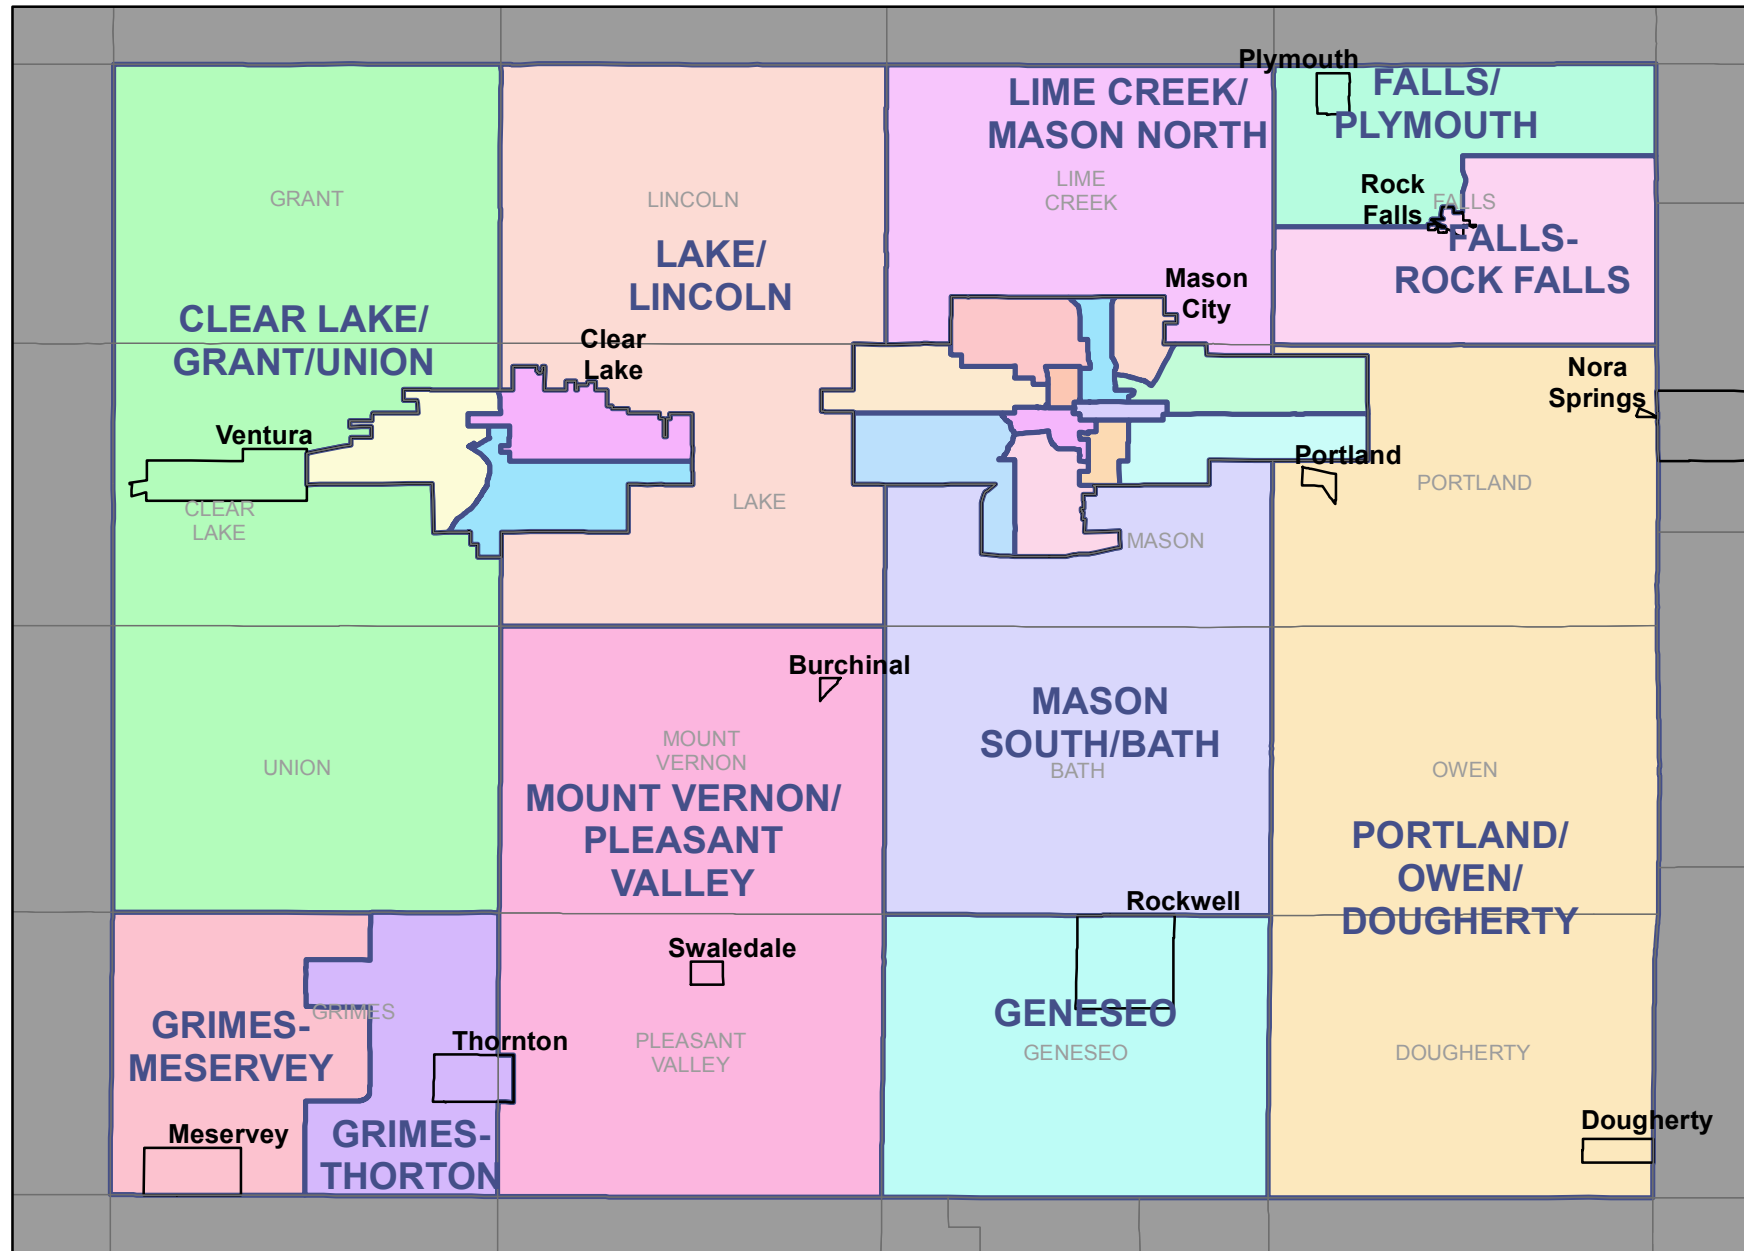

Cerro Gordo County Precinct Map

City of Clear Lake Inset Map