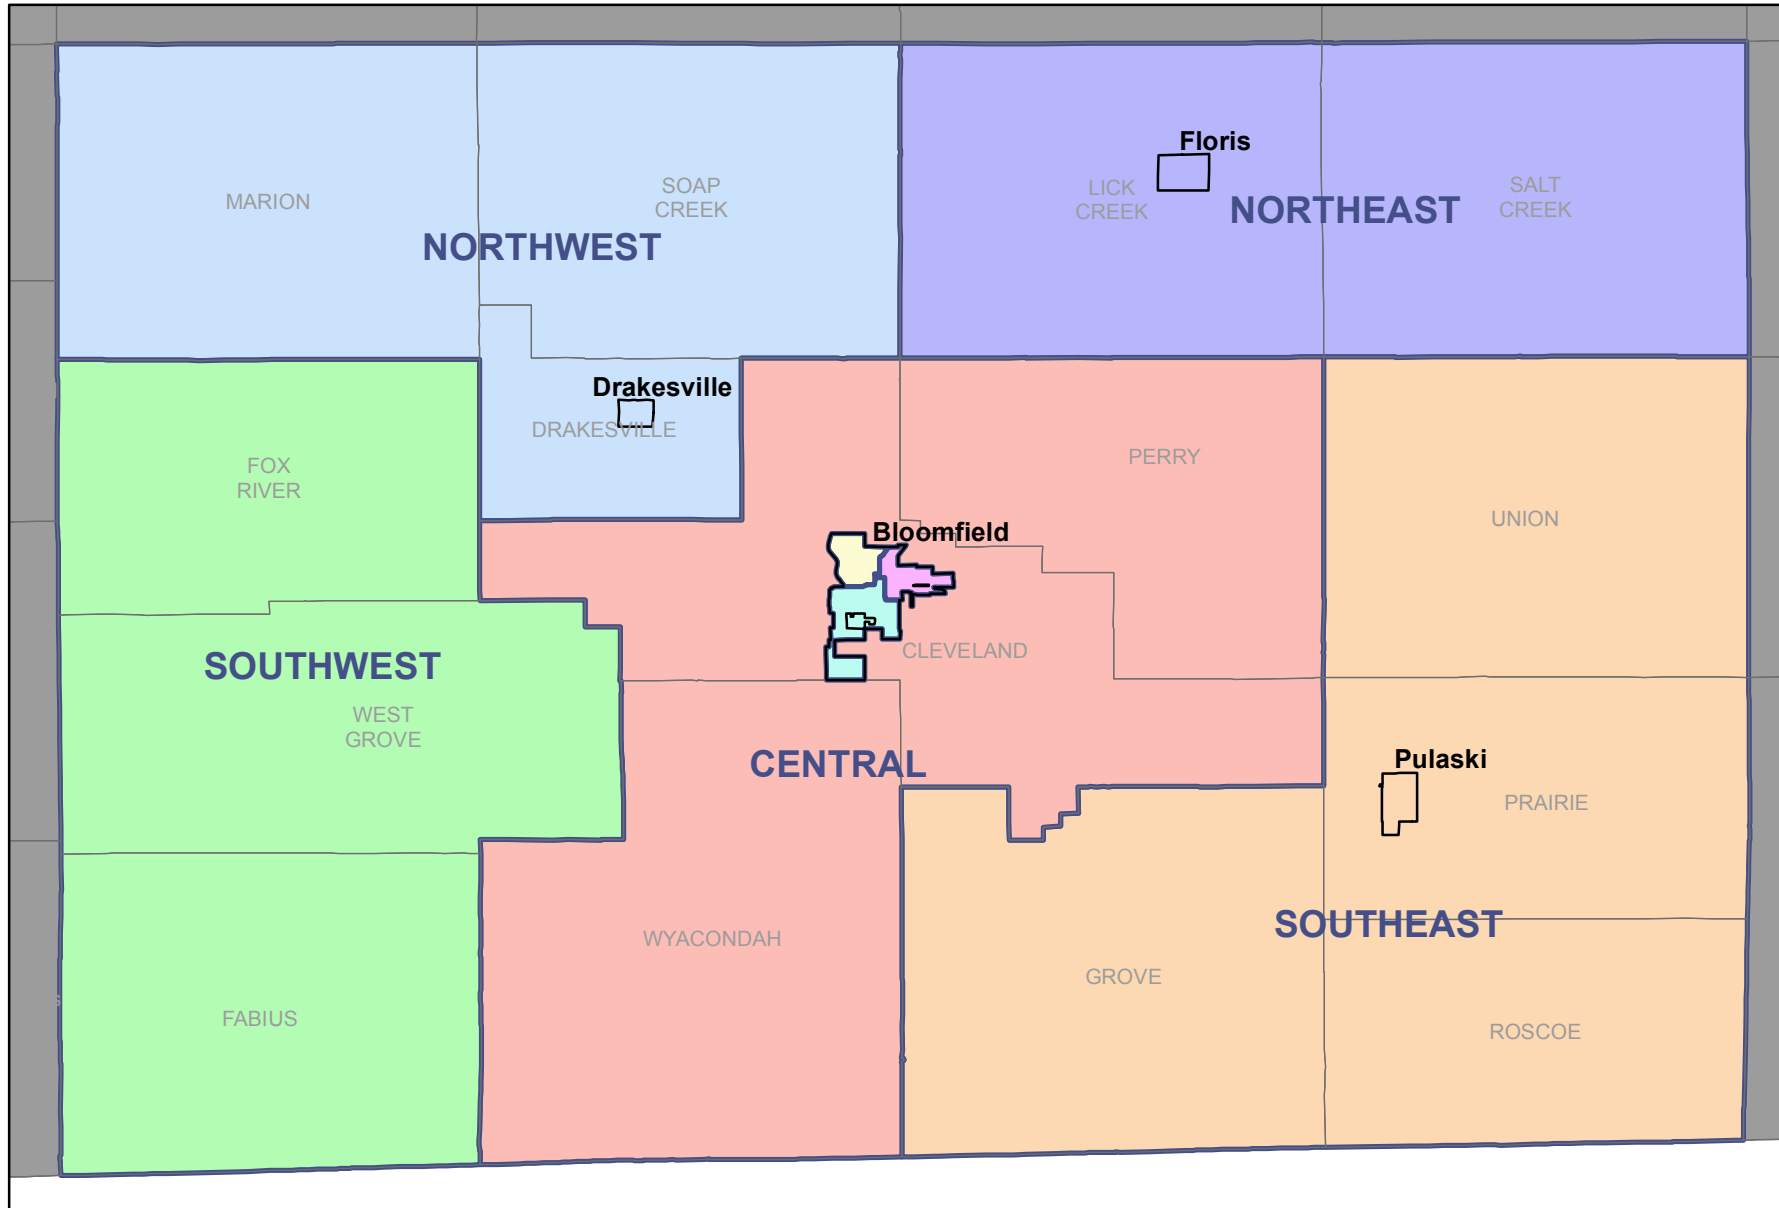

Davis County Precinct Map

City of Bloomfield Inset Map

| | |
|--|-------------------------|
| | City |
| | Township |
| | Precinct (shaded areas) |

This map was prepared by the Secretary of State's office based on 2010 federal decennial Census Bureau boundary information and the city and county reprecincting plans approved by the Secretary of State's office. This map became effective January 15, 2012. Political subdivision boundaries may differ from those reflected here for a number of reasons. Check with the county auditor or city clerk for official precinct information.