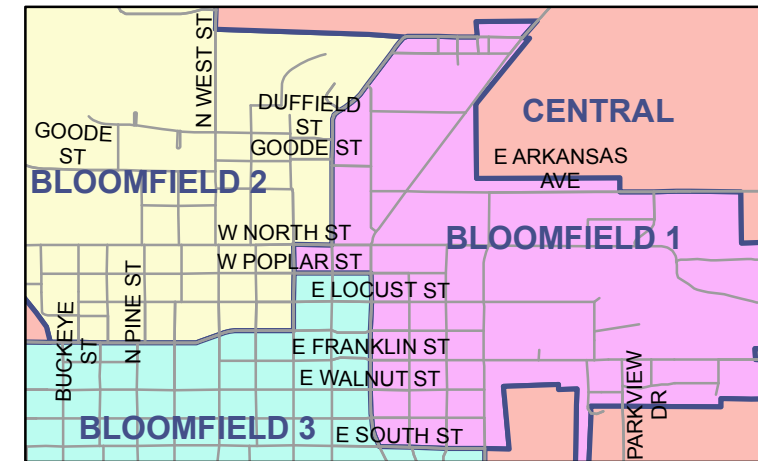

Davis County Precinct Map

City of Bloomfield Inset Map

| | |
|--|-------------------------|
| | City |
| | Township |
| | Precinct (shaded areas) |

This map was prepared by the Secretary of State's office based on 2010 federal decennial Census Bureau boundary information and the city and county reprecincting plans approved by the Secretary of State's office. This map became effective January 15, 2012. Political subdivision boundaries may differ from those reflected here for a number of reasons. Check with the county auditor or city clerk for official precinct information.