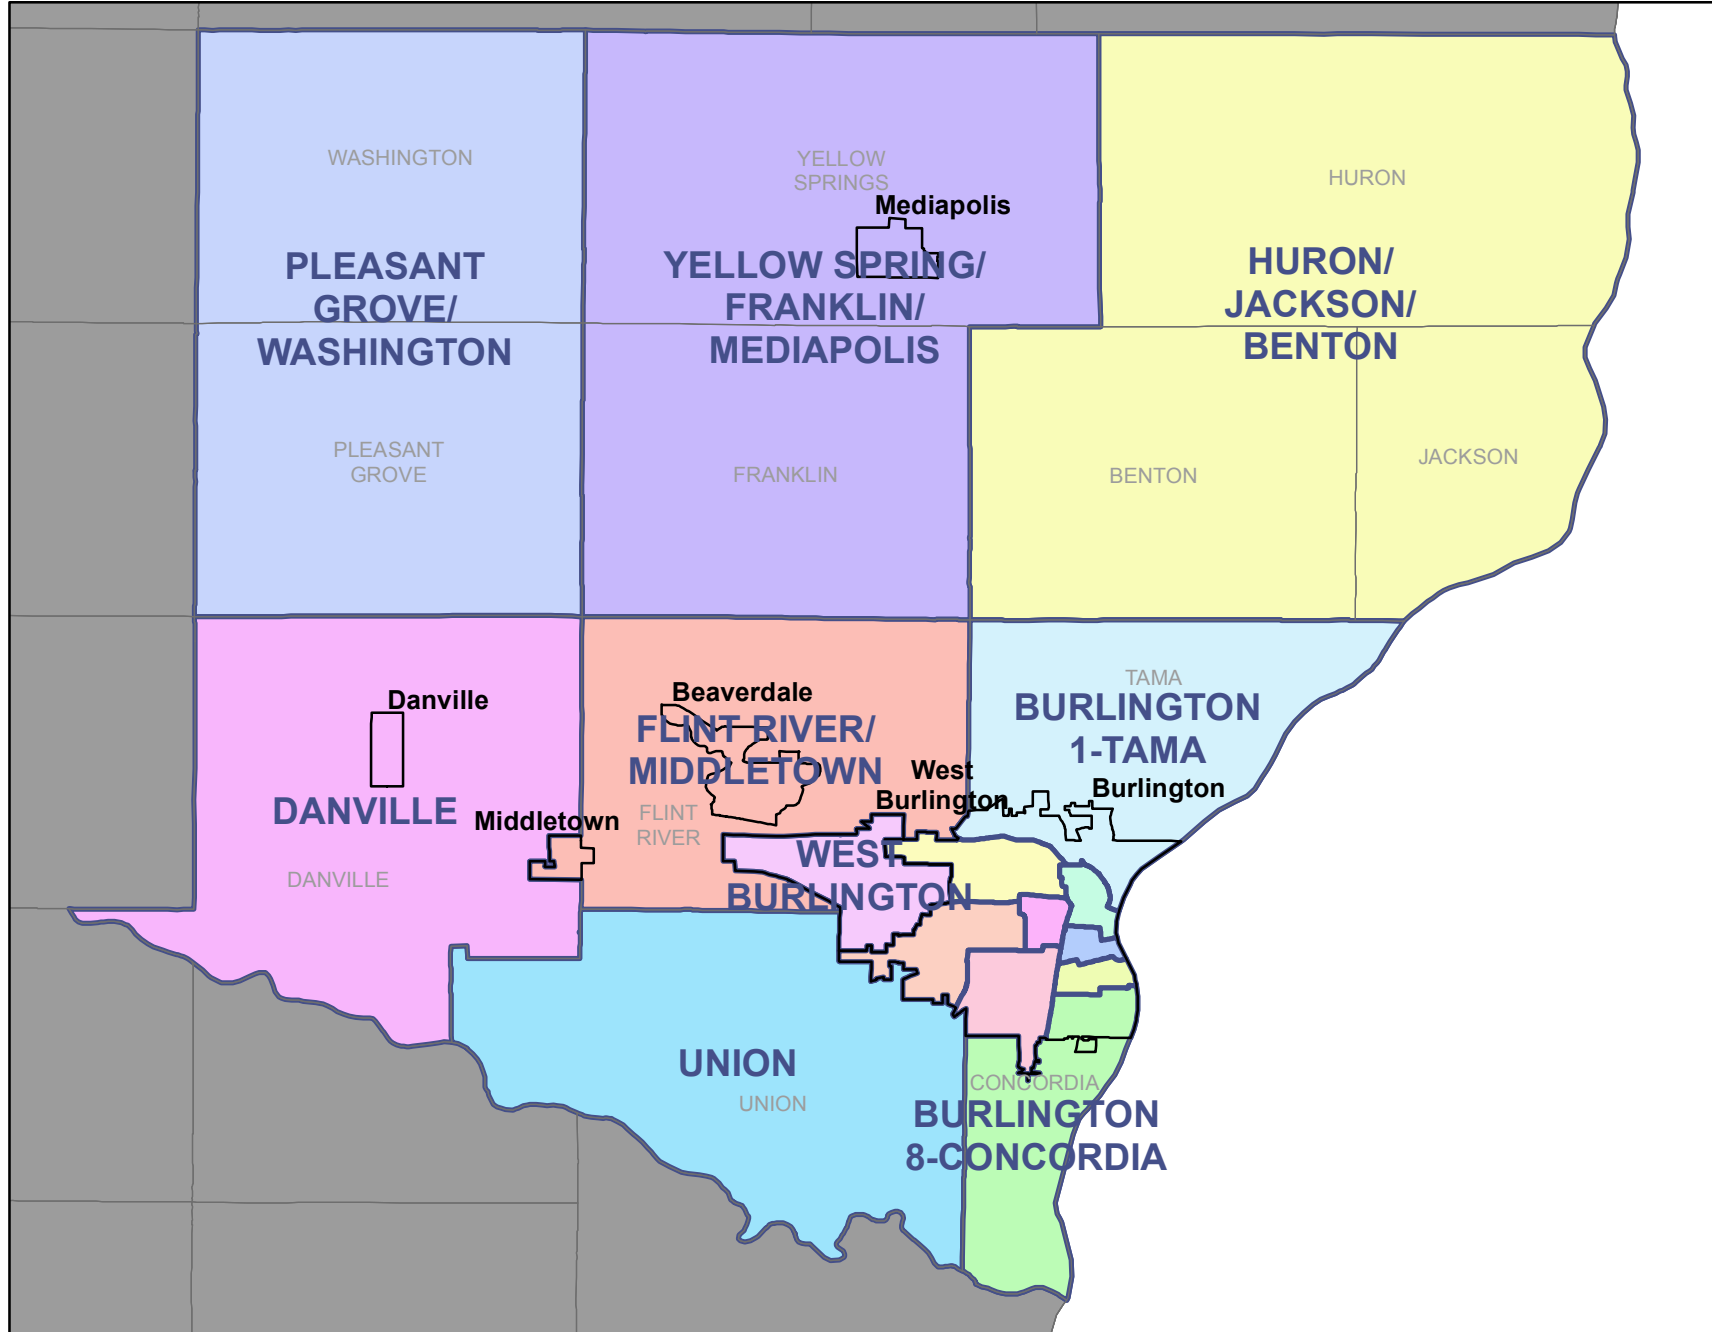

Des Moines County Precinct Map

City of Burlington Precinct Map

	City
	Township
	Precinct (shaded areas)

Prepared using 2010 U.S. Census Geography and precinct boundaries as approved by the Secretary of State