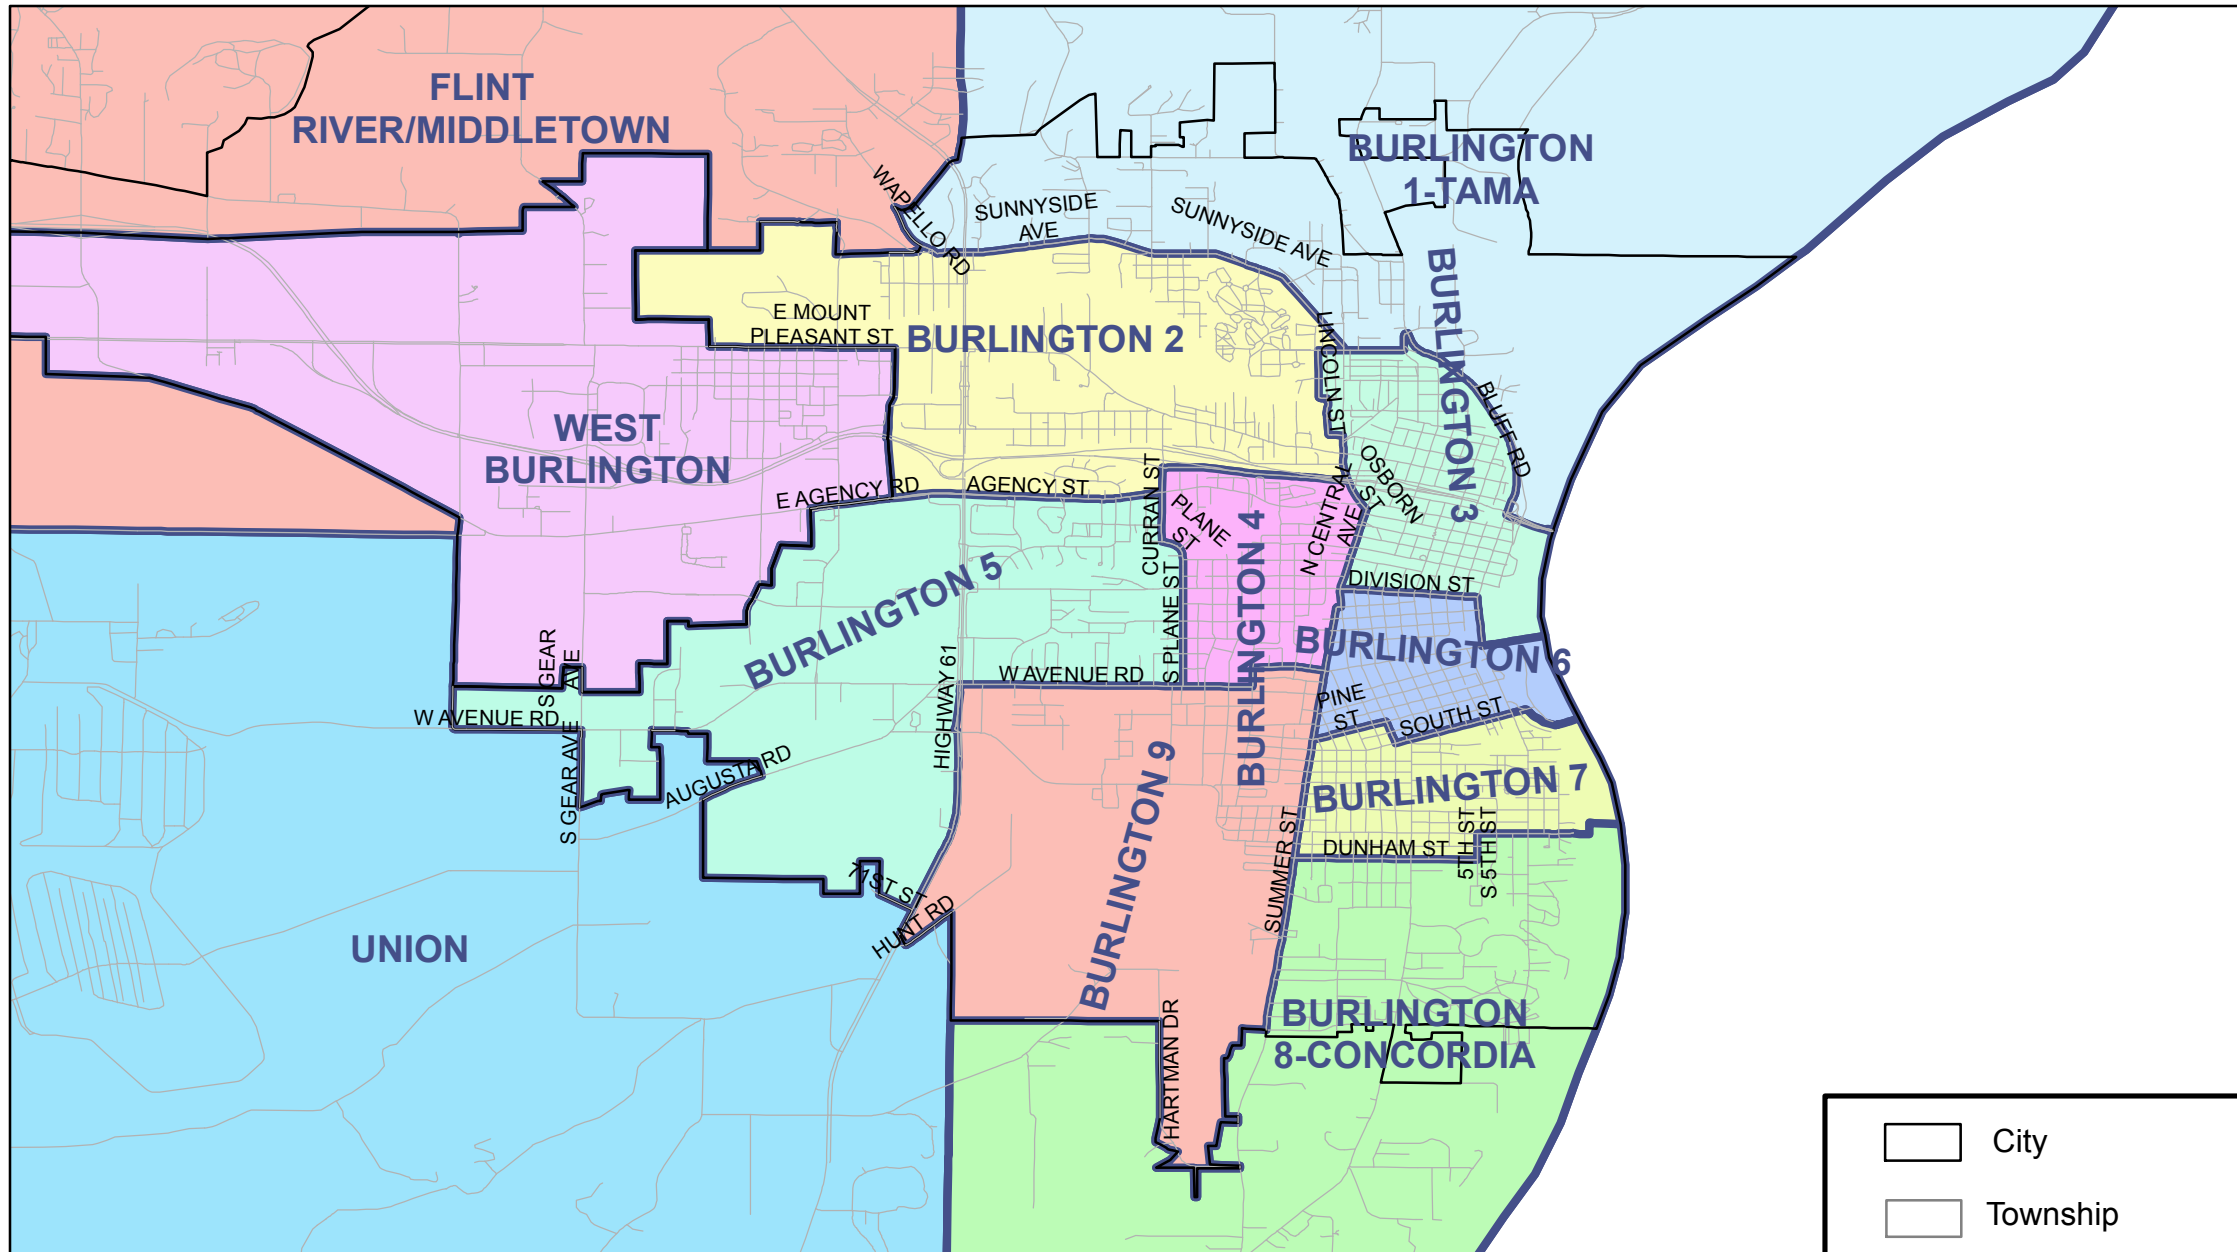

Des Moines County Precinct Map

City of Burlington Precinct Map

	City
	Township
	Precinct (shaded areas)

Prepared using 2010 U.S. Census Geography and precinct boundaries as approved by the Secretary of State