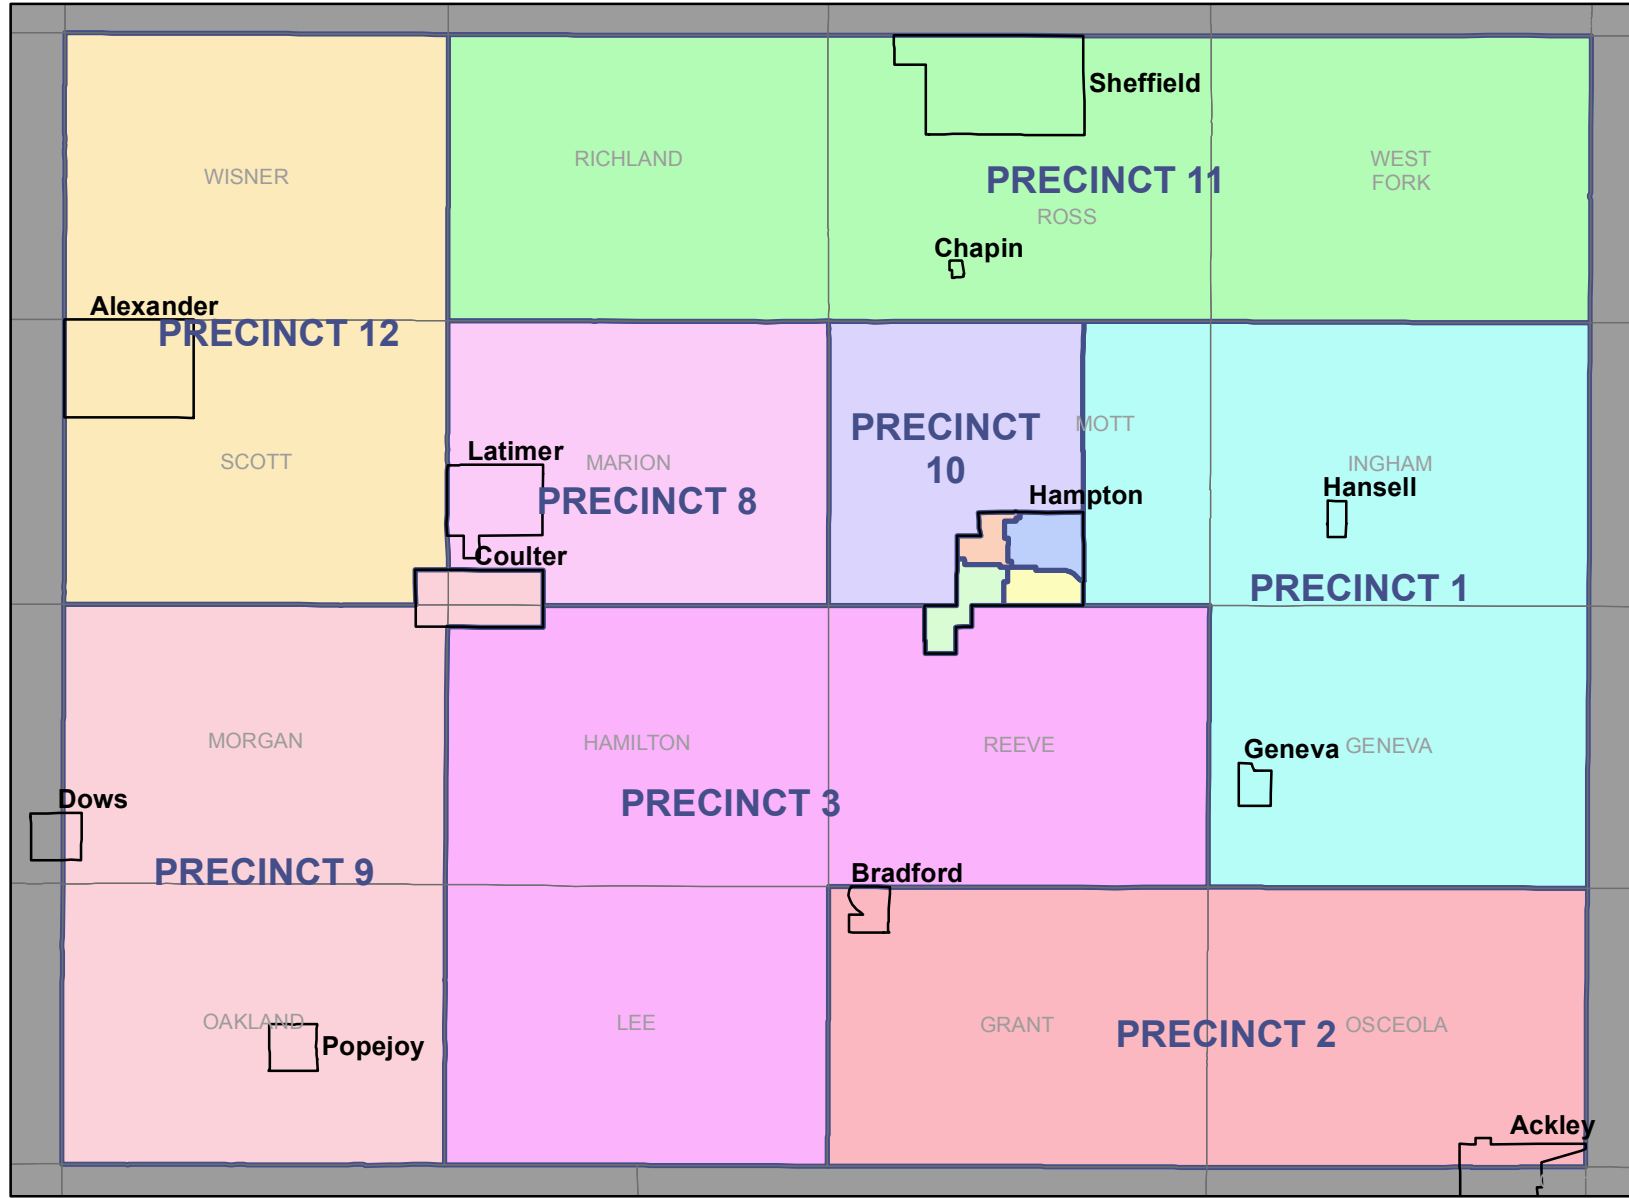

# Franklin County Precinct Map

City of Hampton Inset Map

	City
	Township
	Precinct (shaded areas)

Prepared using 2010 U.S. Census Geography and precinct boundaries as approved by the Secretary of State