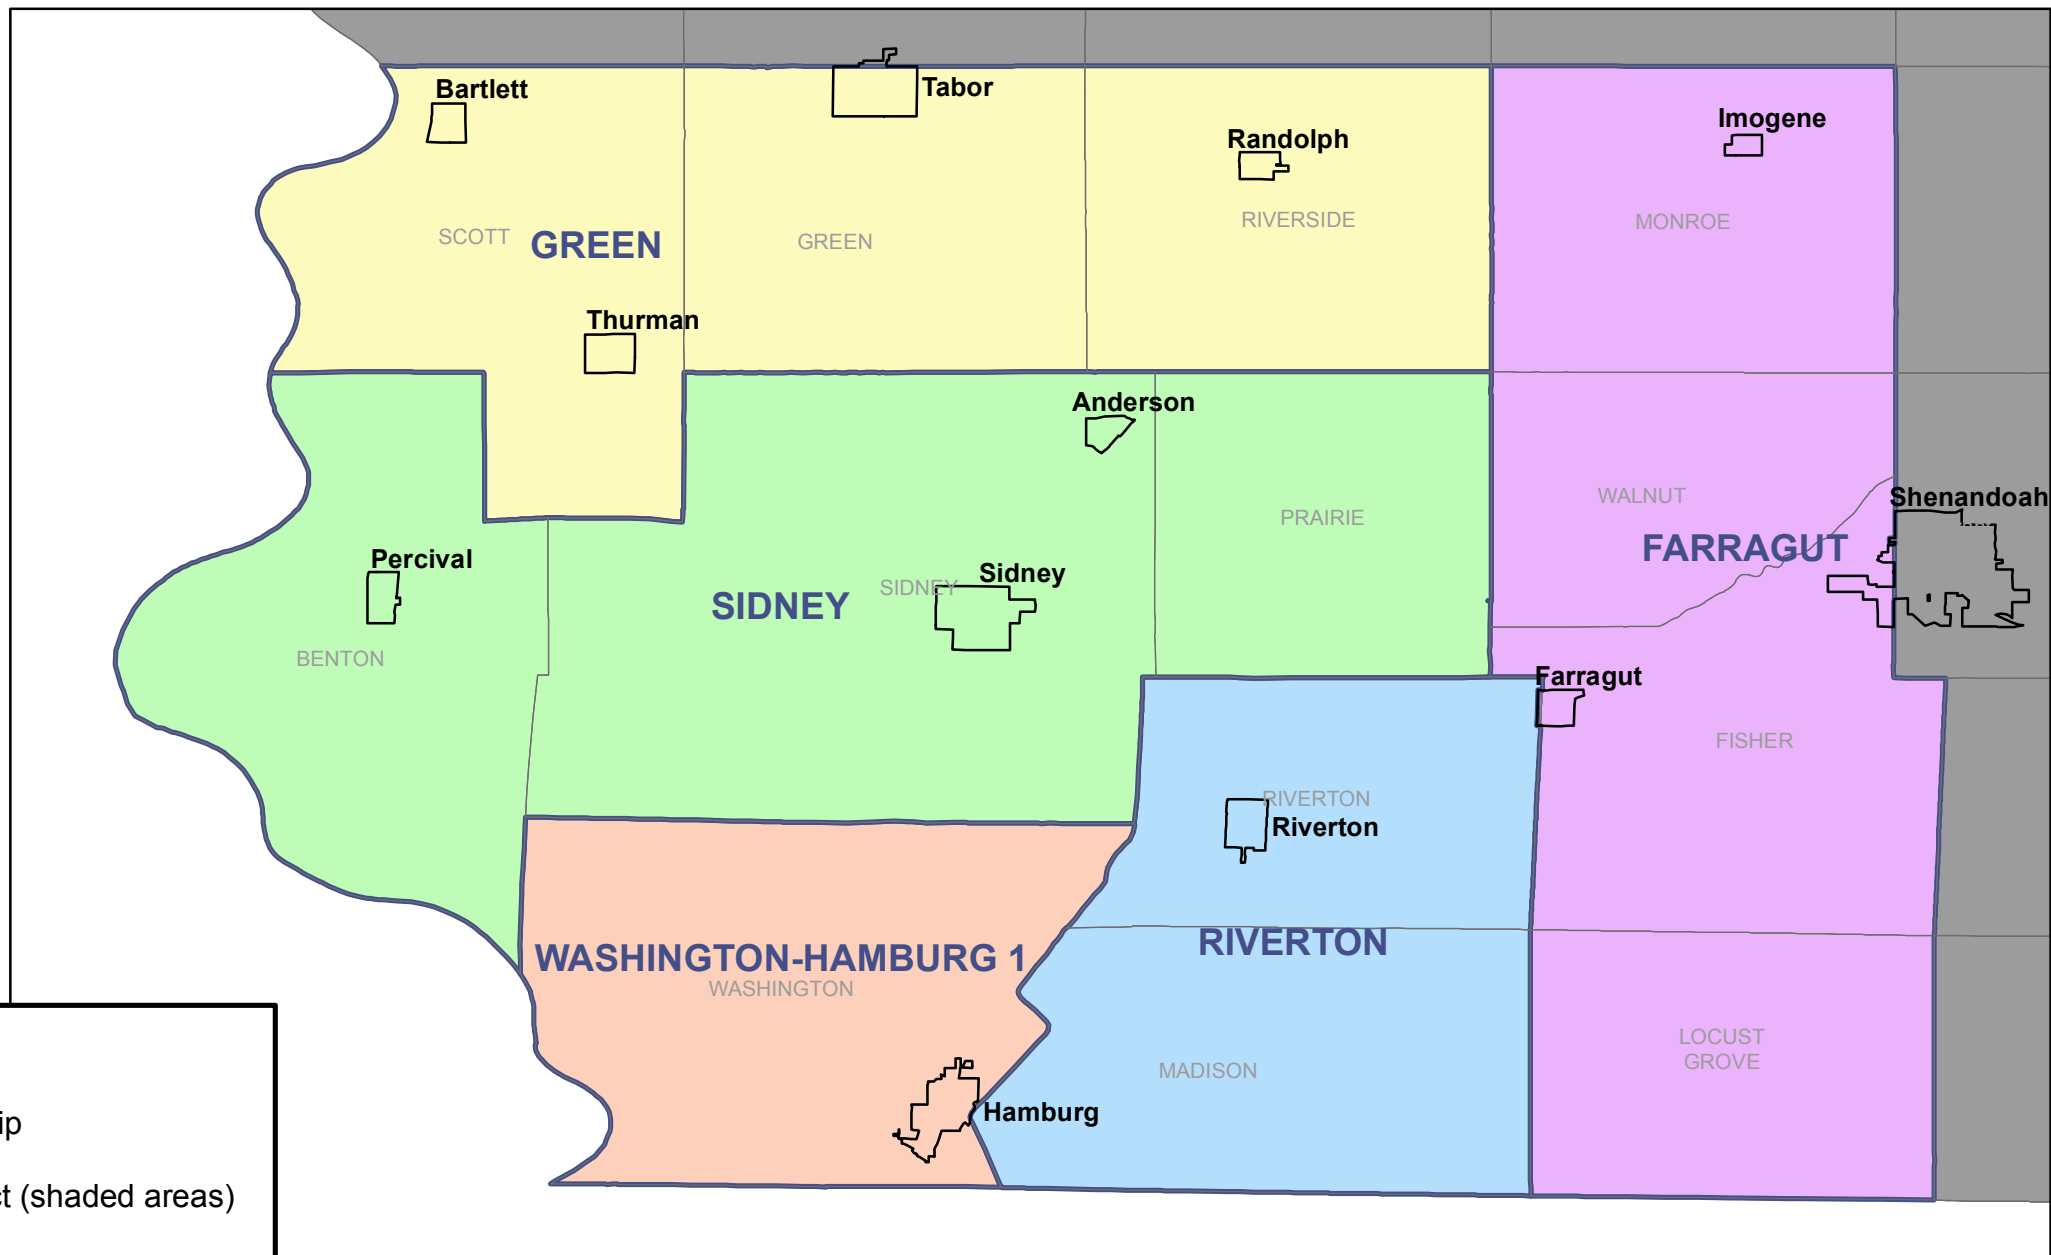

Fremont County Precinct Map

This map was prepared by the Secretary of State's office based on 2010 federal decennial Census Bureau boundary information and the city and county reprecincting plans approved by the Secretary of State's office. This map became effective January 15, 2012. Political subdivision boundaries may differ from those reflected here for a number of reasons. Check with the county auditor or city clerk for official precinct information.