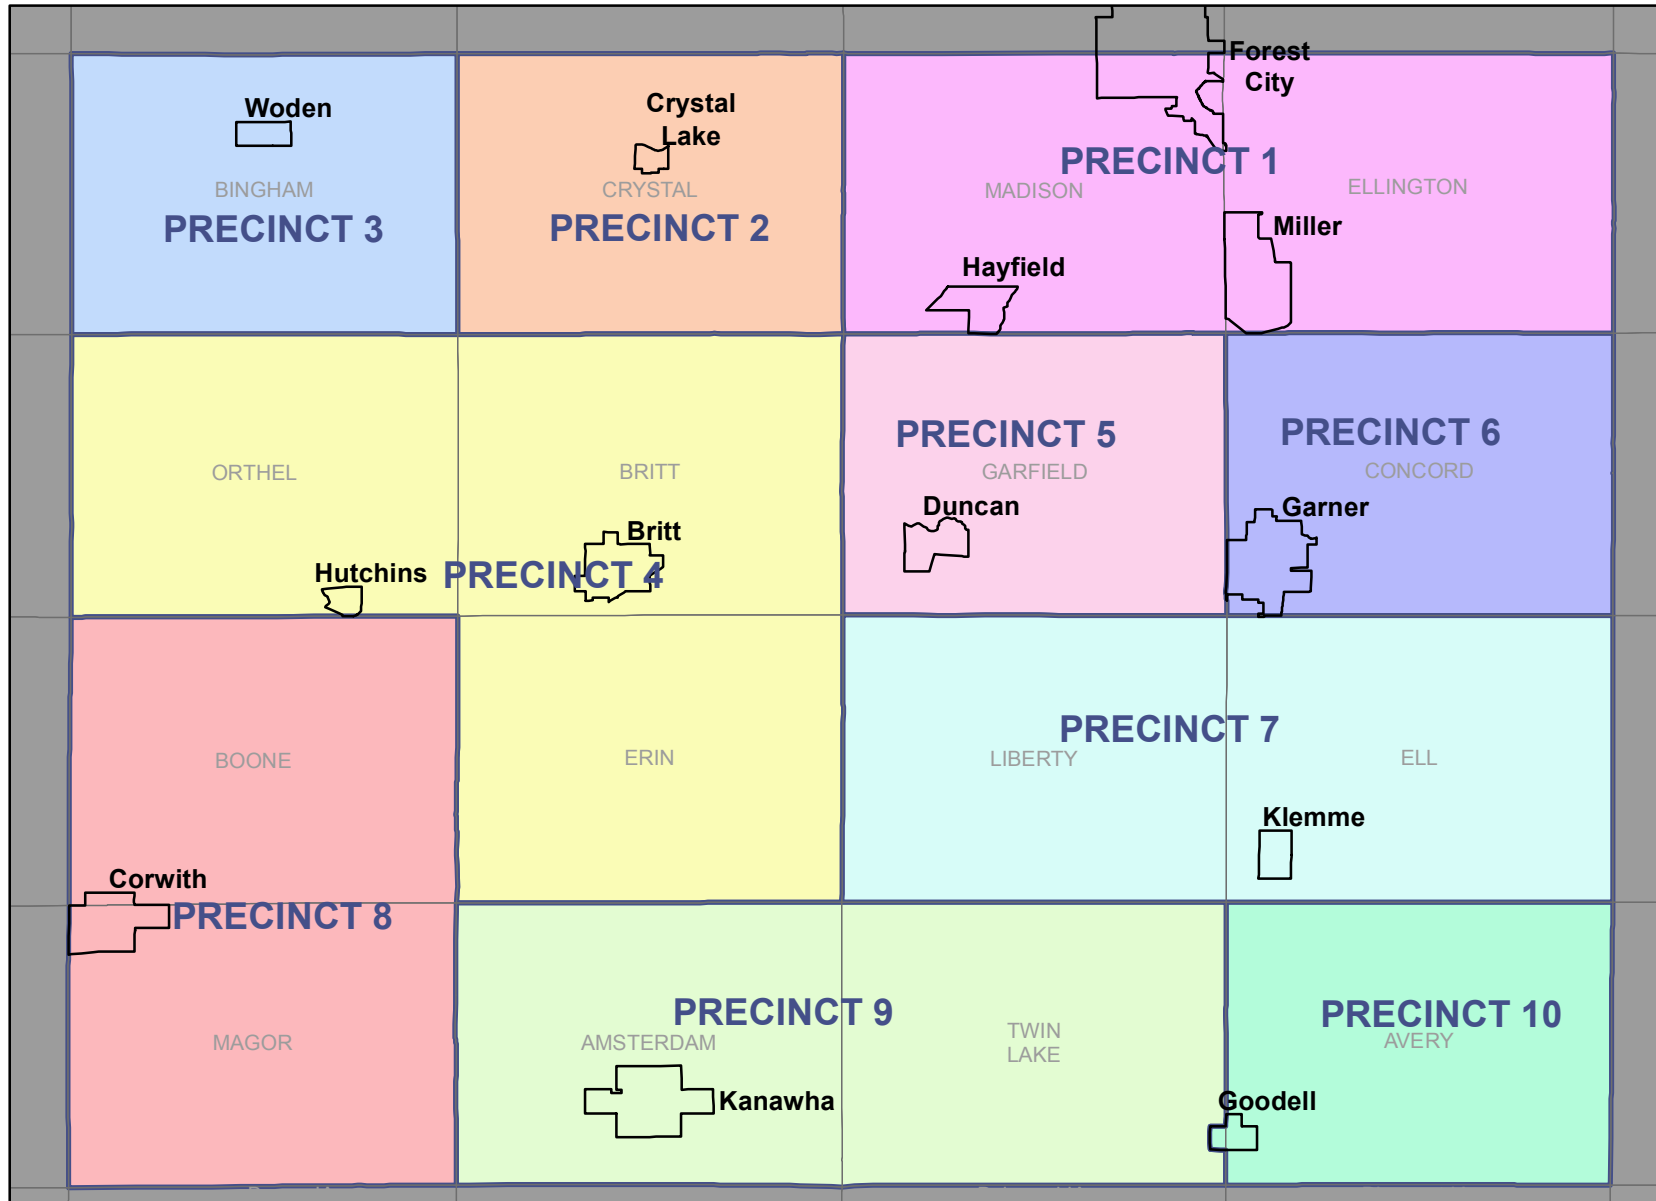

Hancock County Precinct Map

	City
	Township
	Precinct (shaded areas)

This map was prepared by the Secretary of State's office based on 2010 federal decennial Census Bureau boundary information and the city and county reprecincting plans approved by the Secretary of State's office. This map became effective January 15, 2012. Political subdivision boundaries may differ from those reflected here for a number of reasons. Check with the county auditor or city clerk for official precinct information.