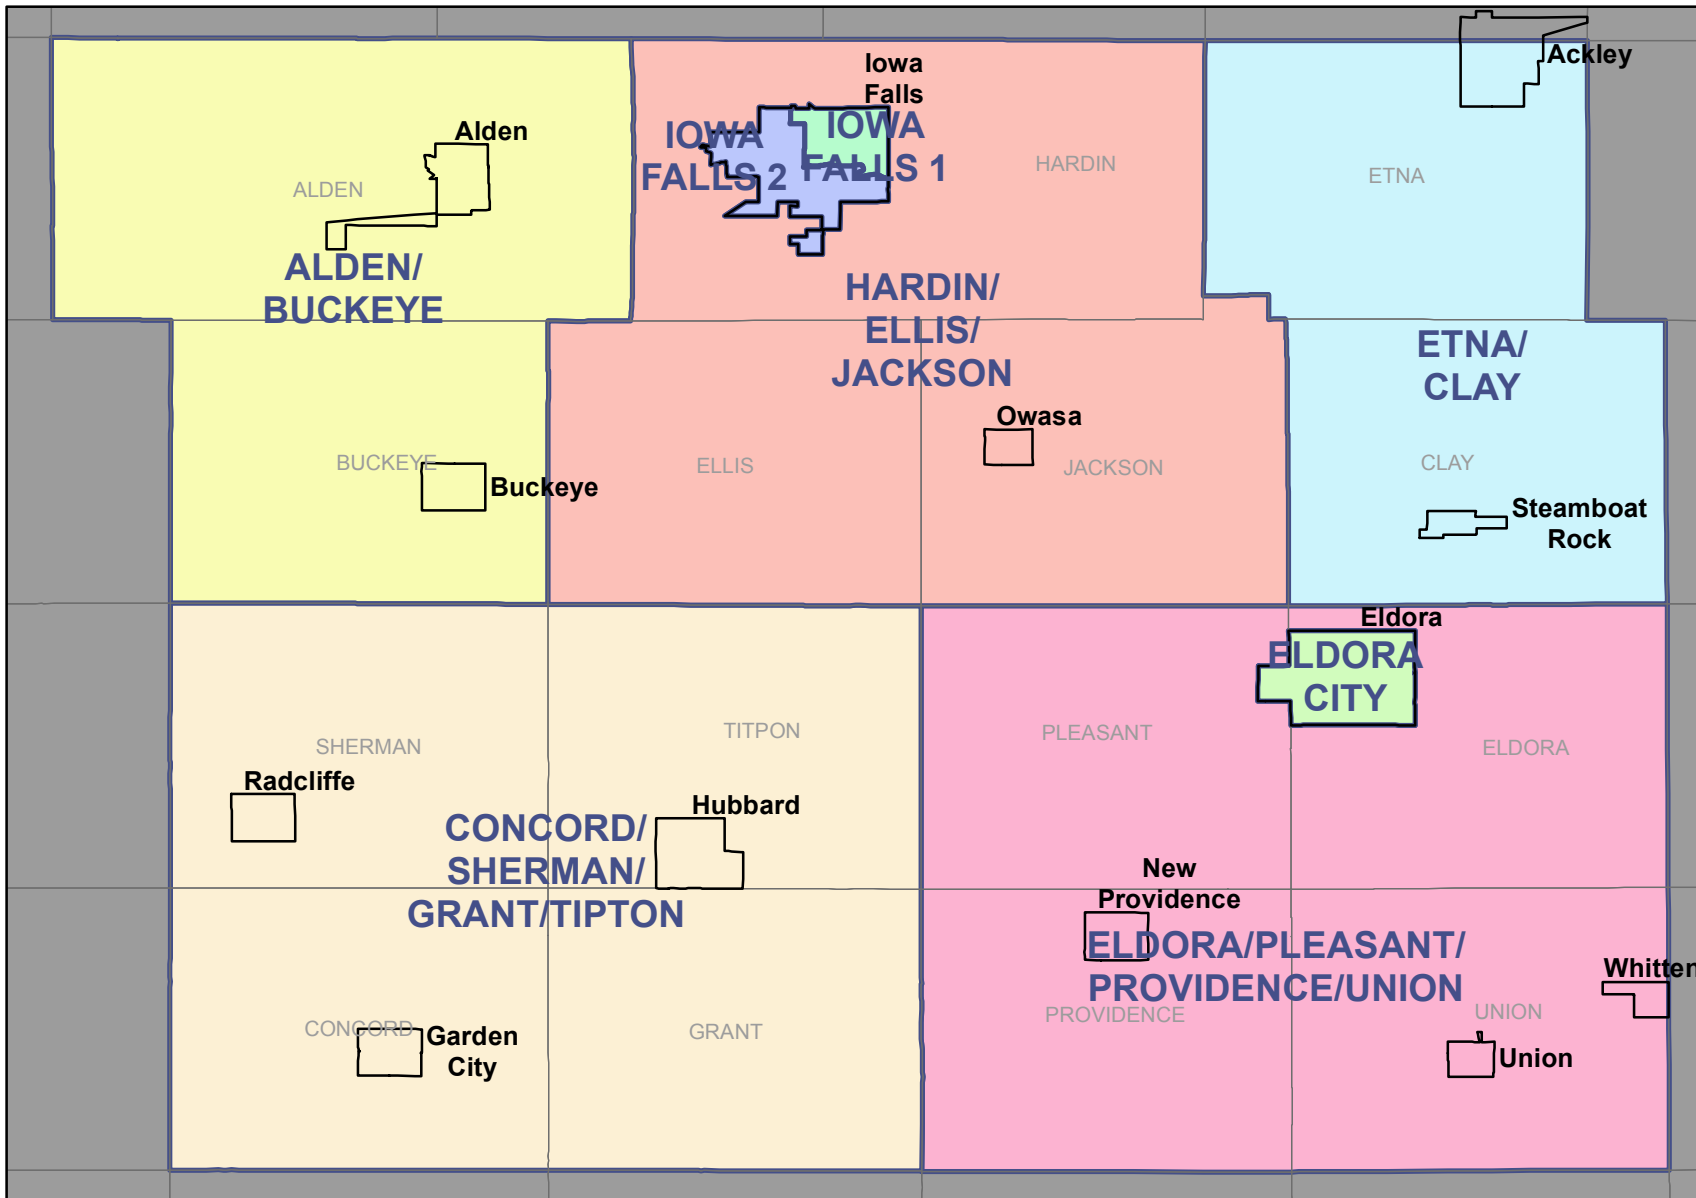

Hardin County Precinct Map

City of Iowa Falls Inset Map