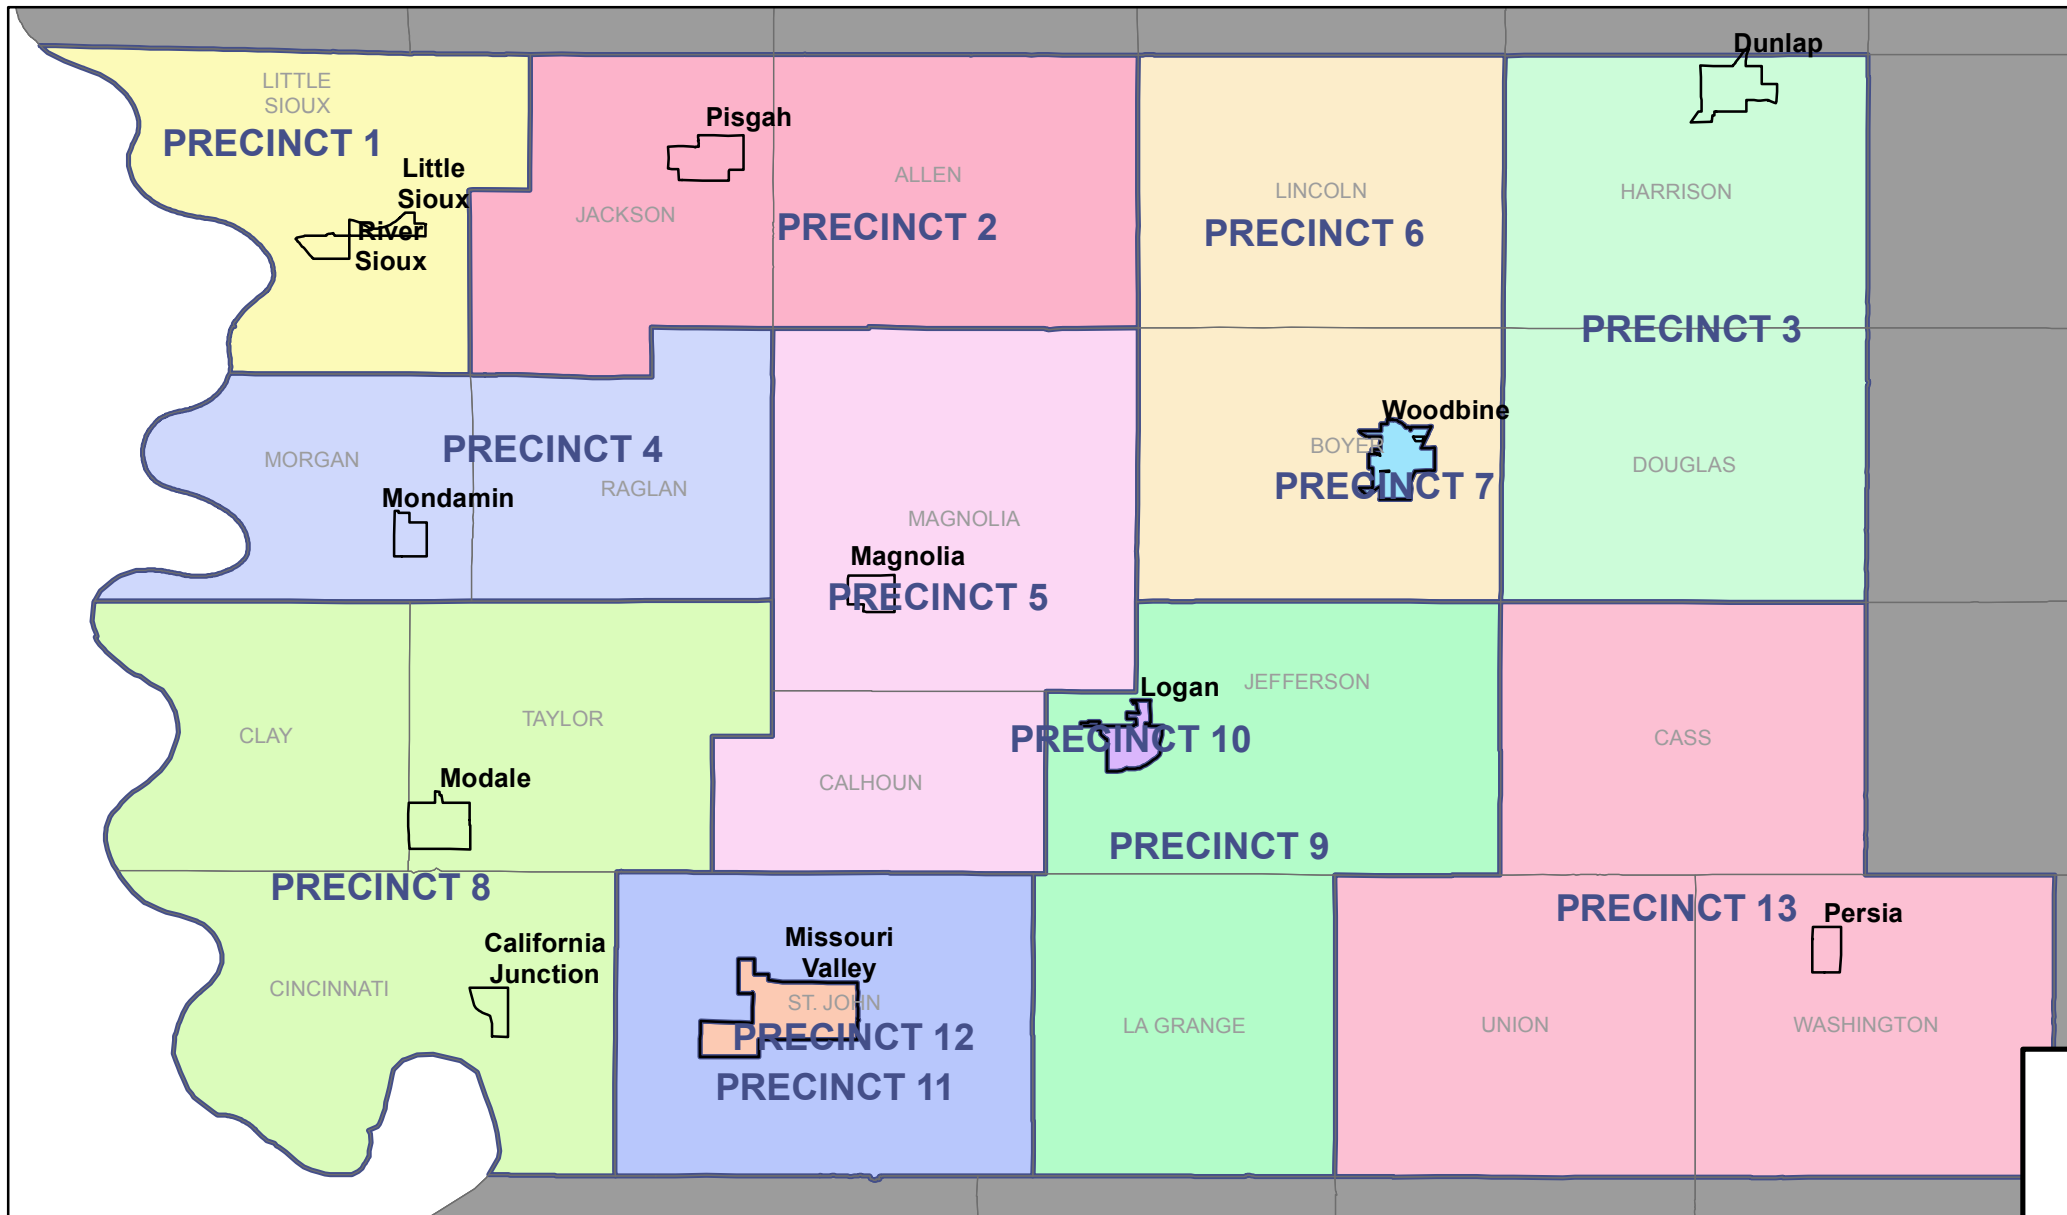

Harrison County Precinct Map

City of Woodbine
Inset Map

	City
	Township
	Precinct (shaded areas)

Prepared using 2010 U.S. Census Geography and precinct boundaries as approved by the Secretary of State