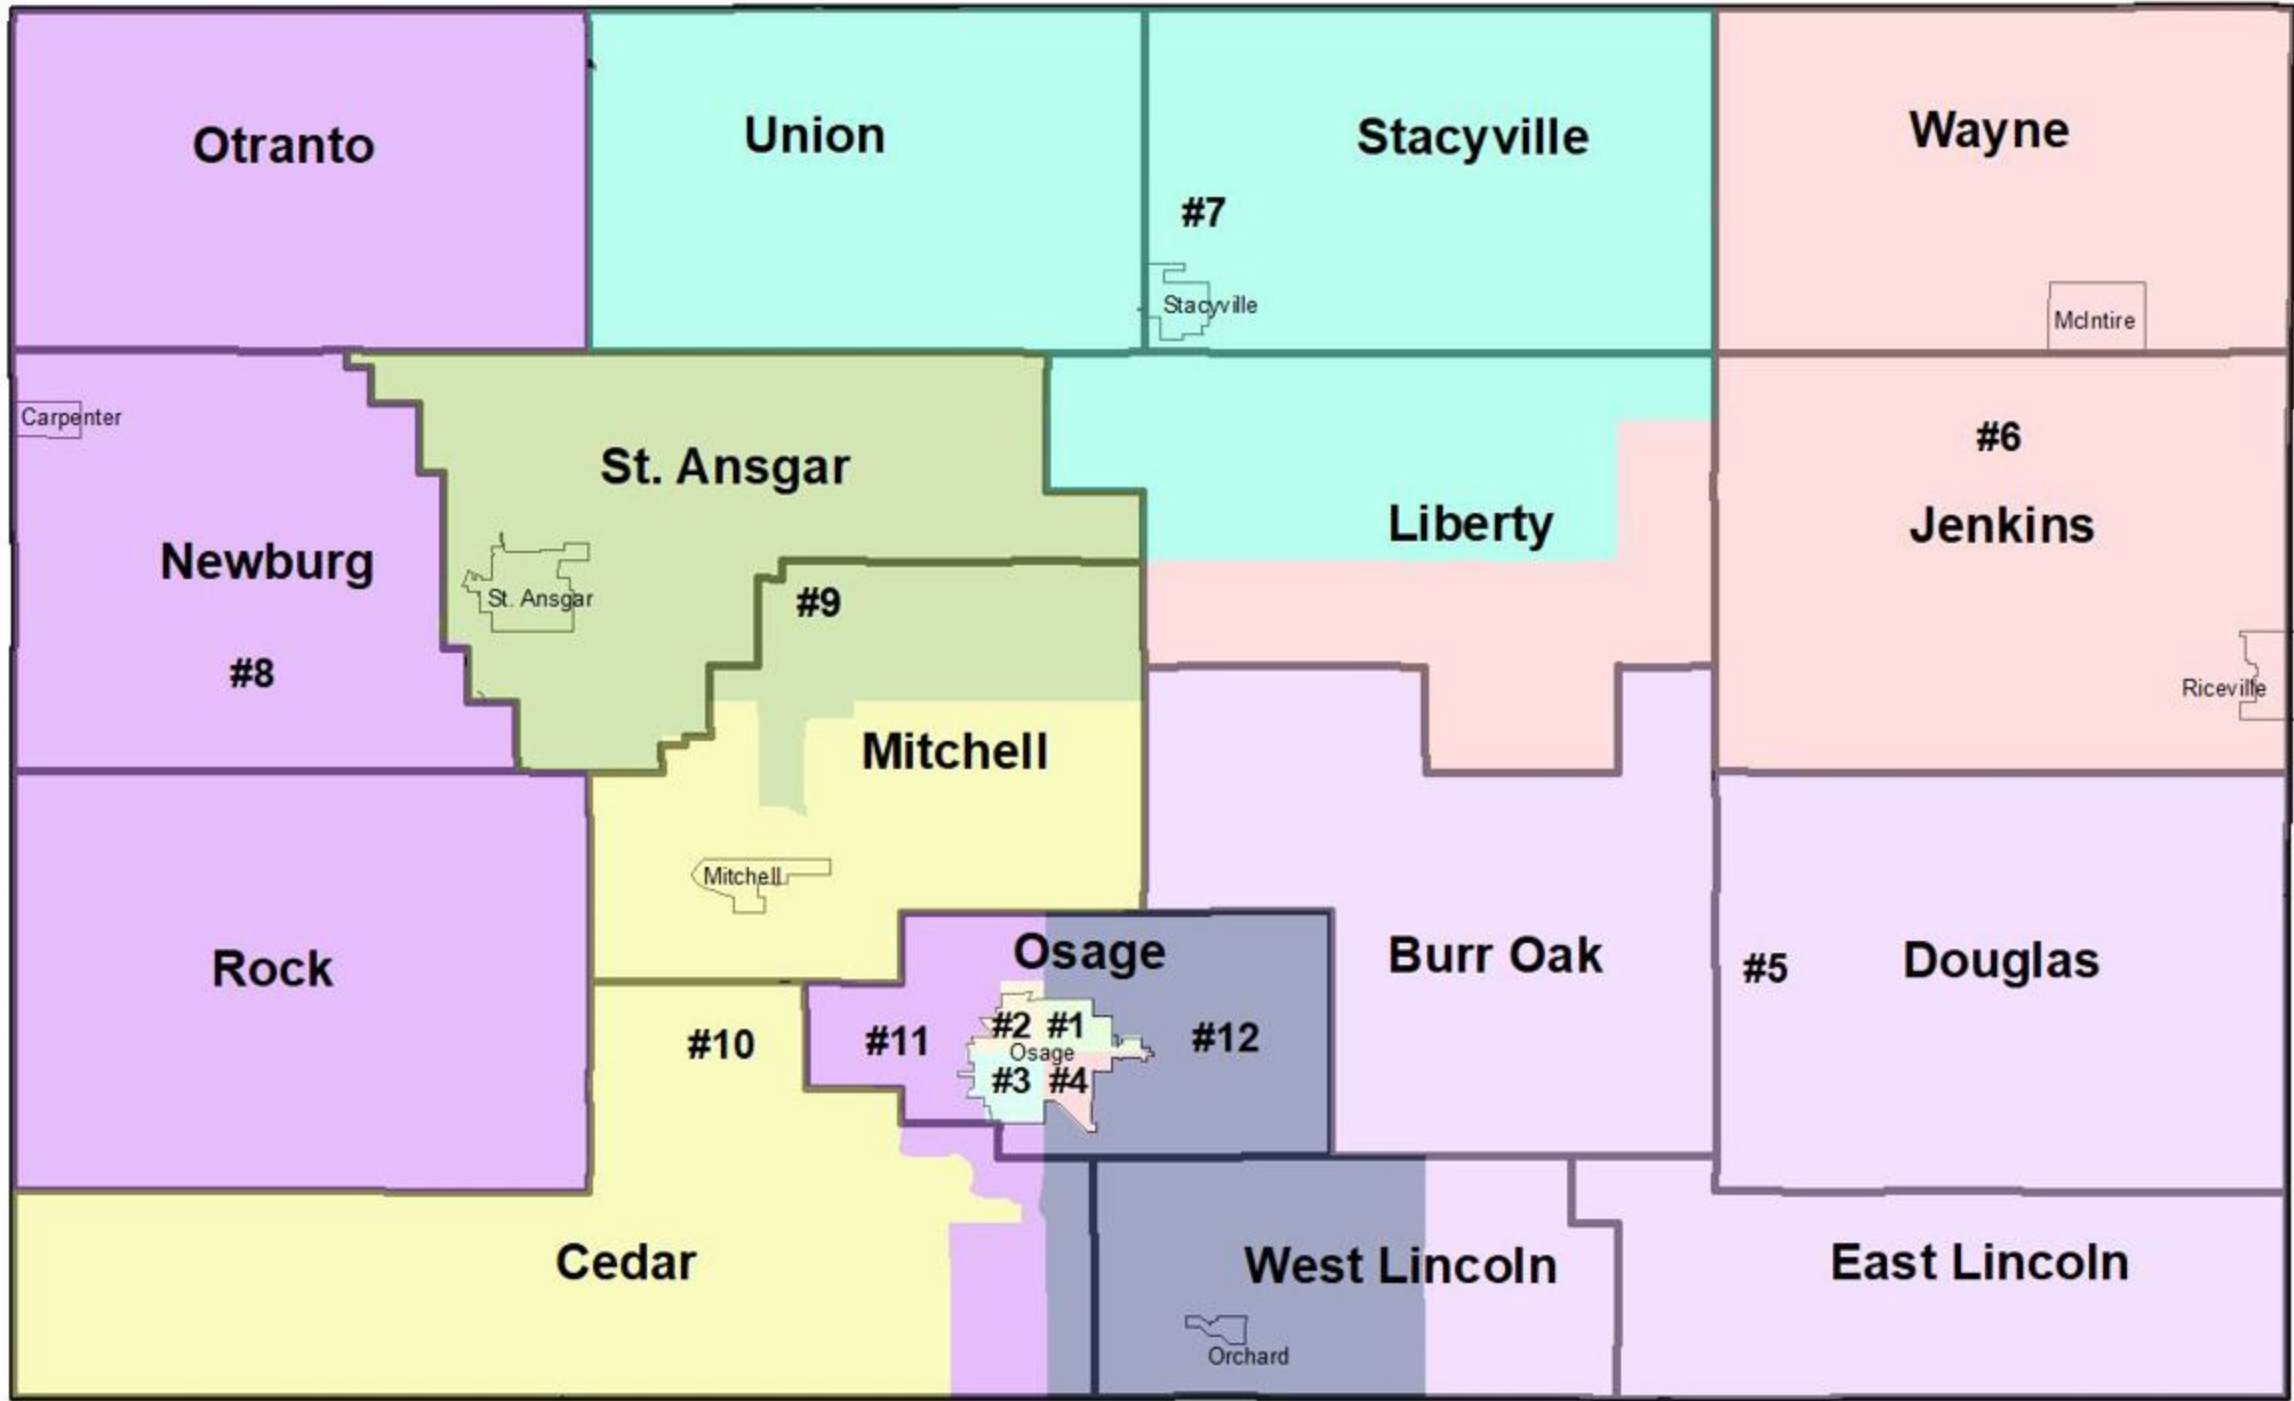

Mitchell County Voting Precincts

City of Osage