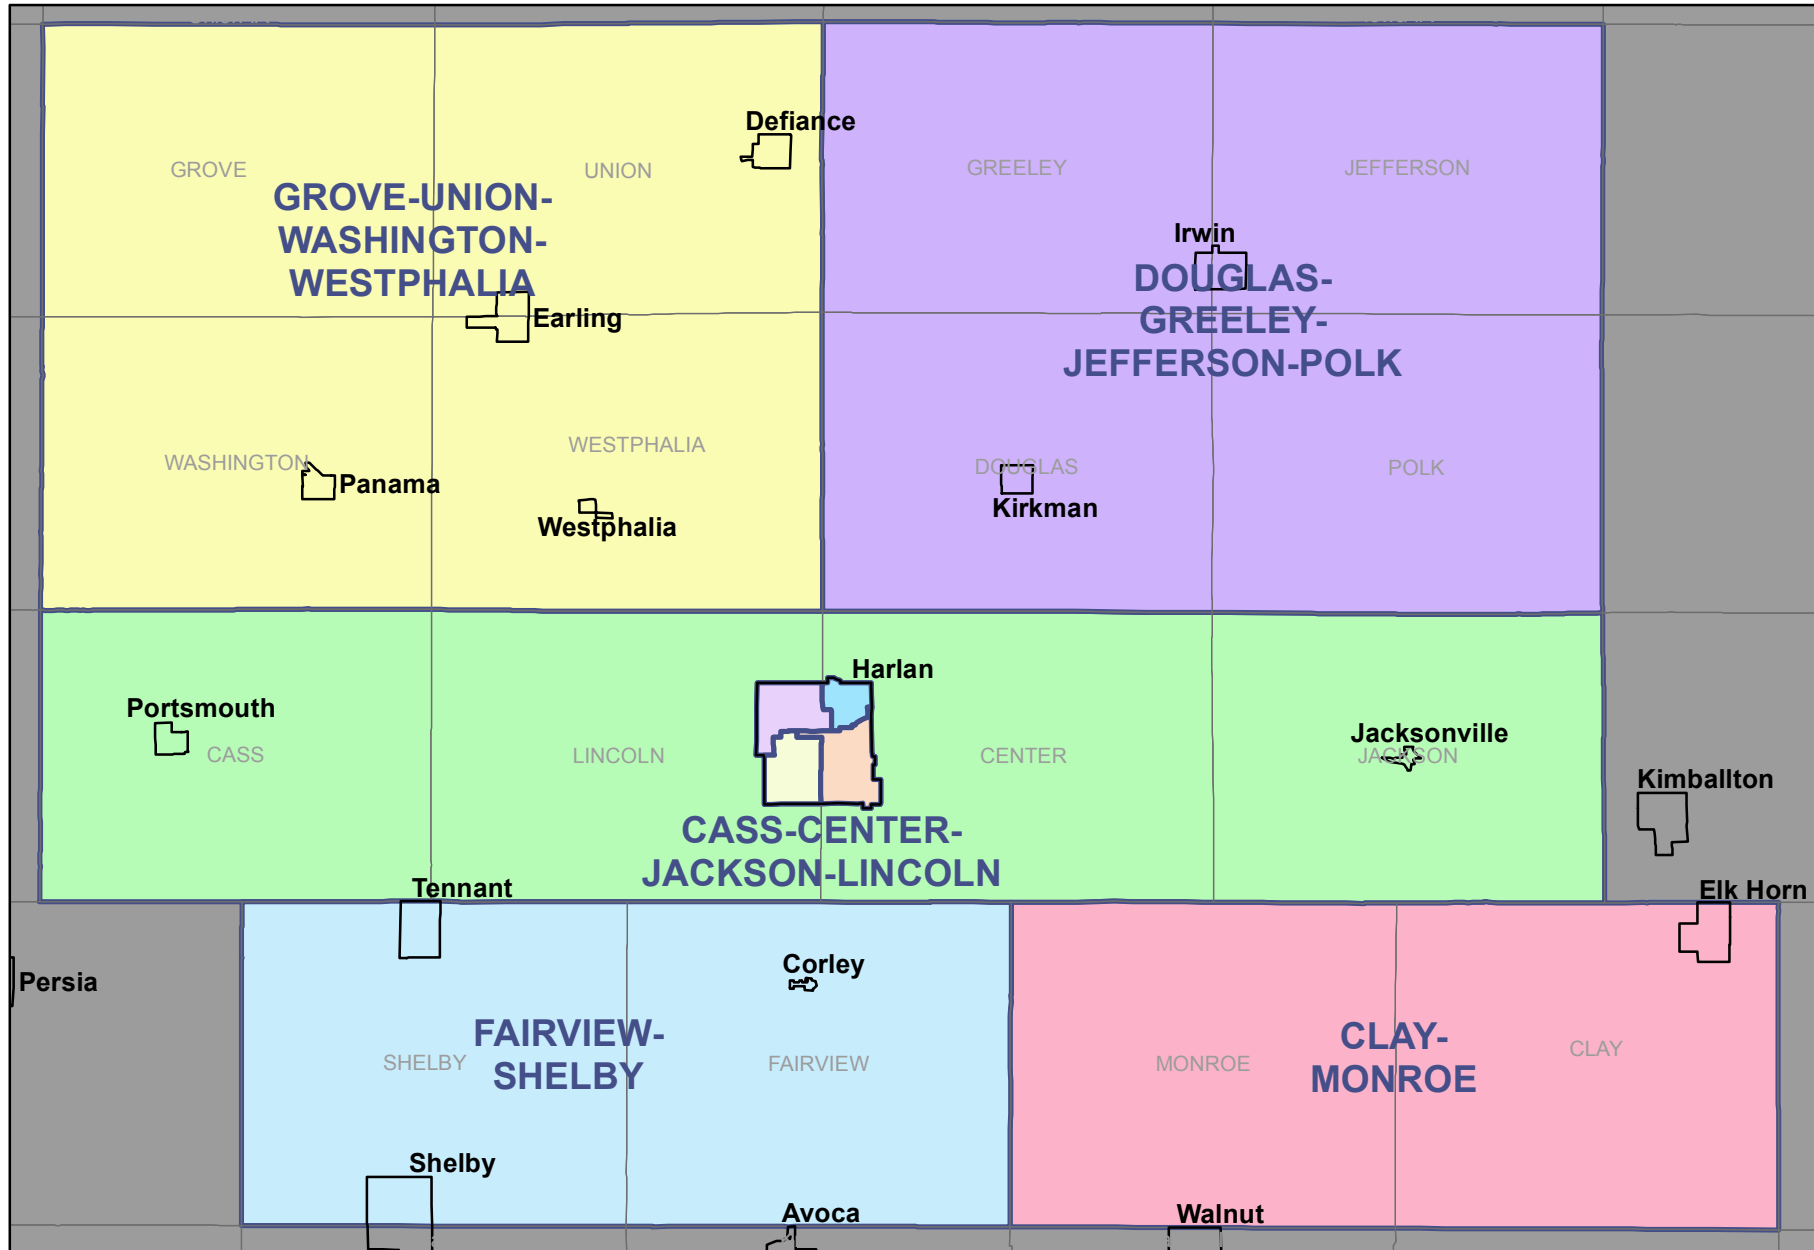

Shelby County Precinct Map

City of Harlan Inset Map

	City
	Township
	Precinct (shaded areas)

This map was prepared by the Secretary of State's office based on 2010 federal decennial Census Bureau boundary information and the city and county reprecincting plans approved by the Secretary of State's office. This map became effective January 15, 2012. Political subdivision boundaries may differ from those reflected here for a number of reasons. Check with the county auditor or city clerk for official precinct information.