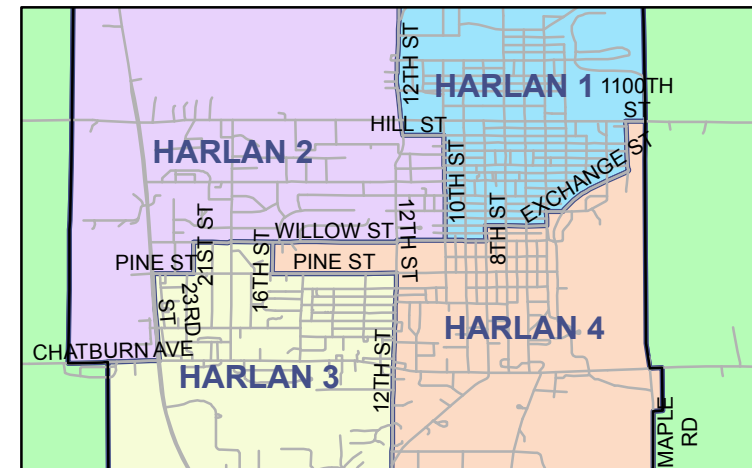

Shelby County Precinct Map

City of Harlan Inset Map

	City
	Township
	Precinct (shaded areas)

This map was prepared by the Secretary of State's office based on 2010 federal decennial Census Bureau boundary information and the city and county reprecincting plans approved by the Secretary of State's office. This map became effective January 15, 2012. Political subdivision boundaries may differ from those reflected here for a number of reasons. Check with the county auditor or city clerk for official precinct information.