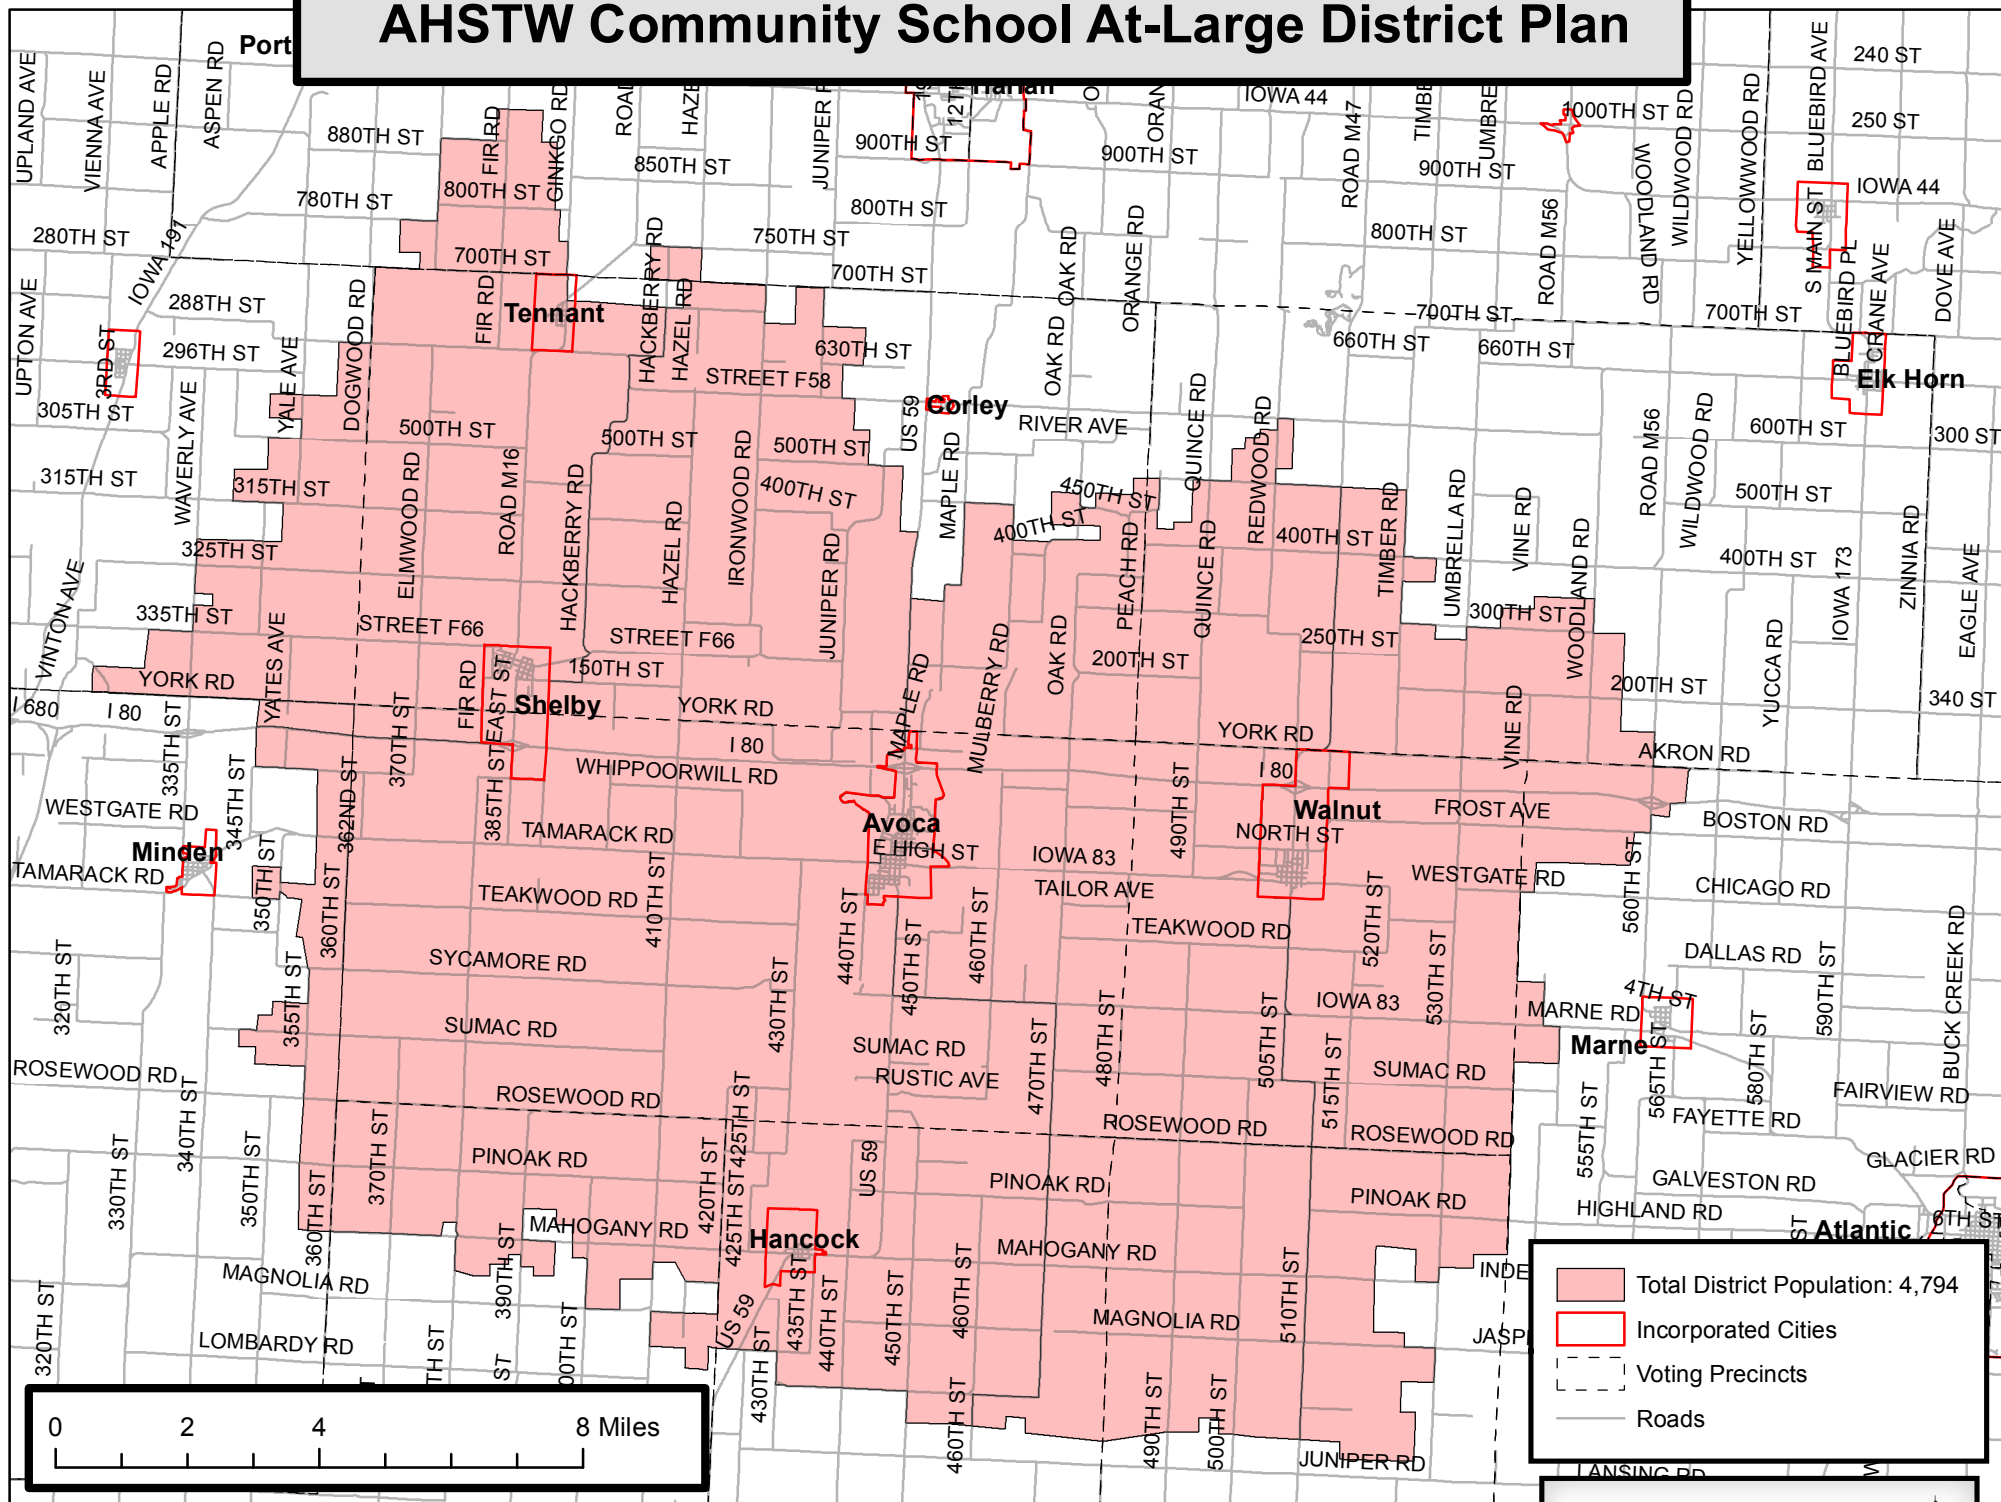

AHSTW Community School At-Large District Plan

- Total District Population: 4,794
- Incorporated Cities
- Voting Precincts
- Roads