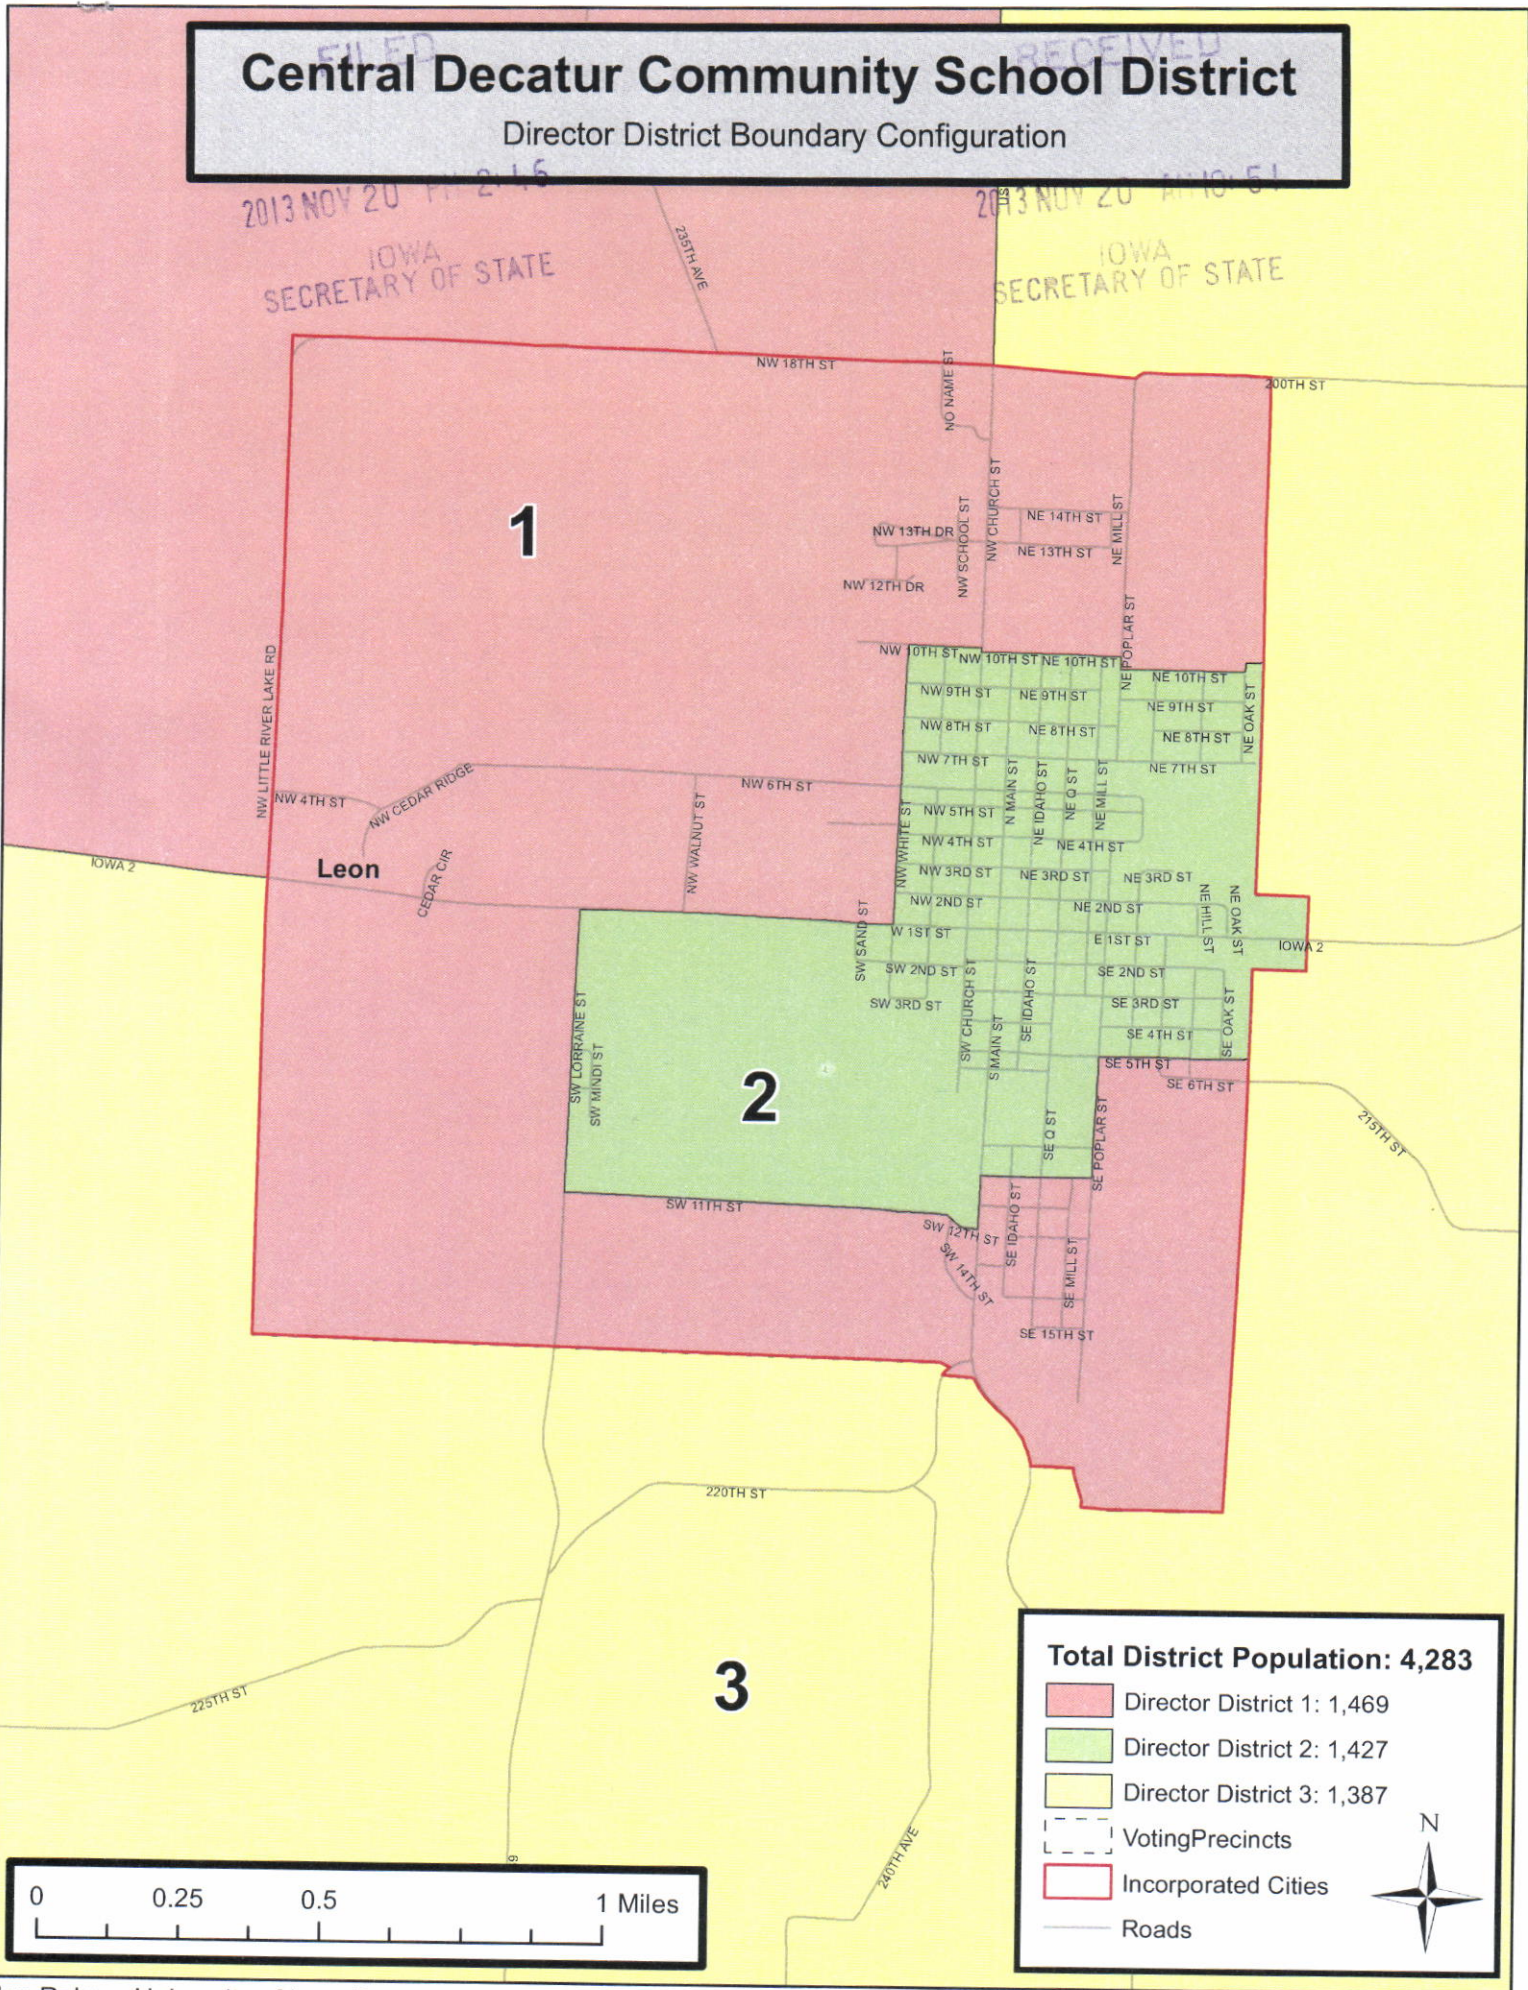

Central Decatur Community School District

Director District Boundary Configuration

Total District Population: 4,283

Director District 1: 1,469

Director District 2: 1,427

Director District 3: 1,387

Voting Precincts

Incorporated Cities

Roads

Central Decatur Community School District

Director District Boundary Configuration

FILED
2013 NOV 20 AM 2:16
IOWA
SECRETARY OF STATE

RECEIVED
2013 NOV 20 AM 10:51
IOWA
SECRETARY OF STATE

Leon

1

2

3

Total District Population: 4,283

- Director District 1: 1,469
- Director District 2: 1,427
- Director District 3: 1,387

- Voting Precincts
- Incorporated Cities
- Roads