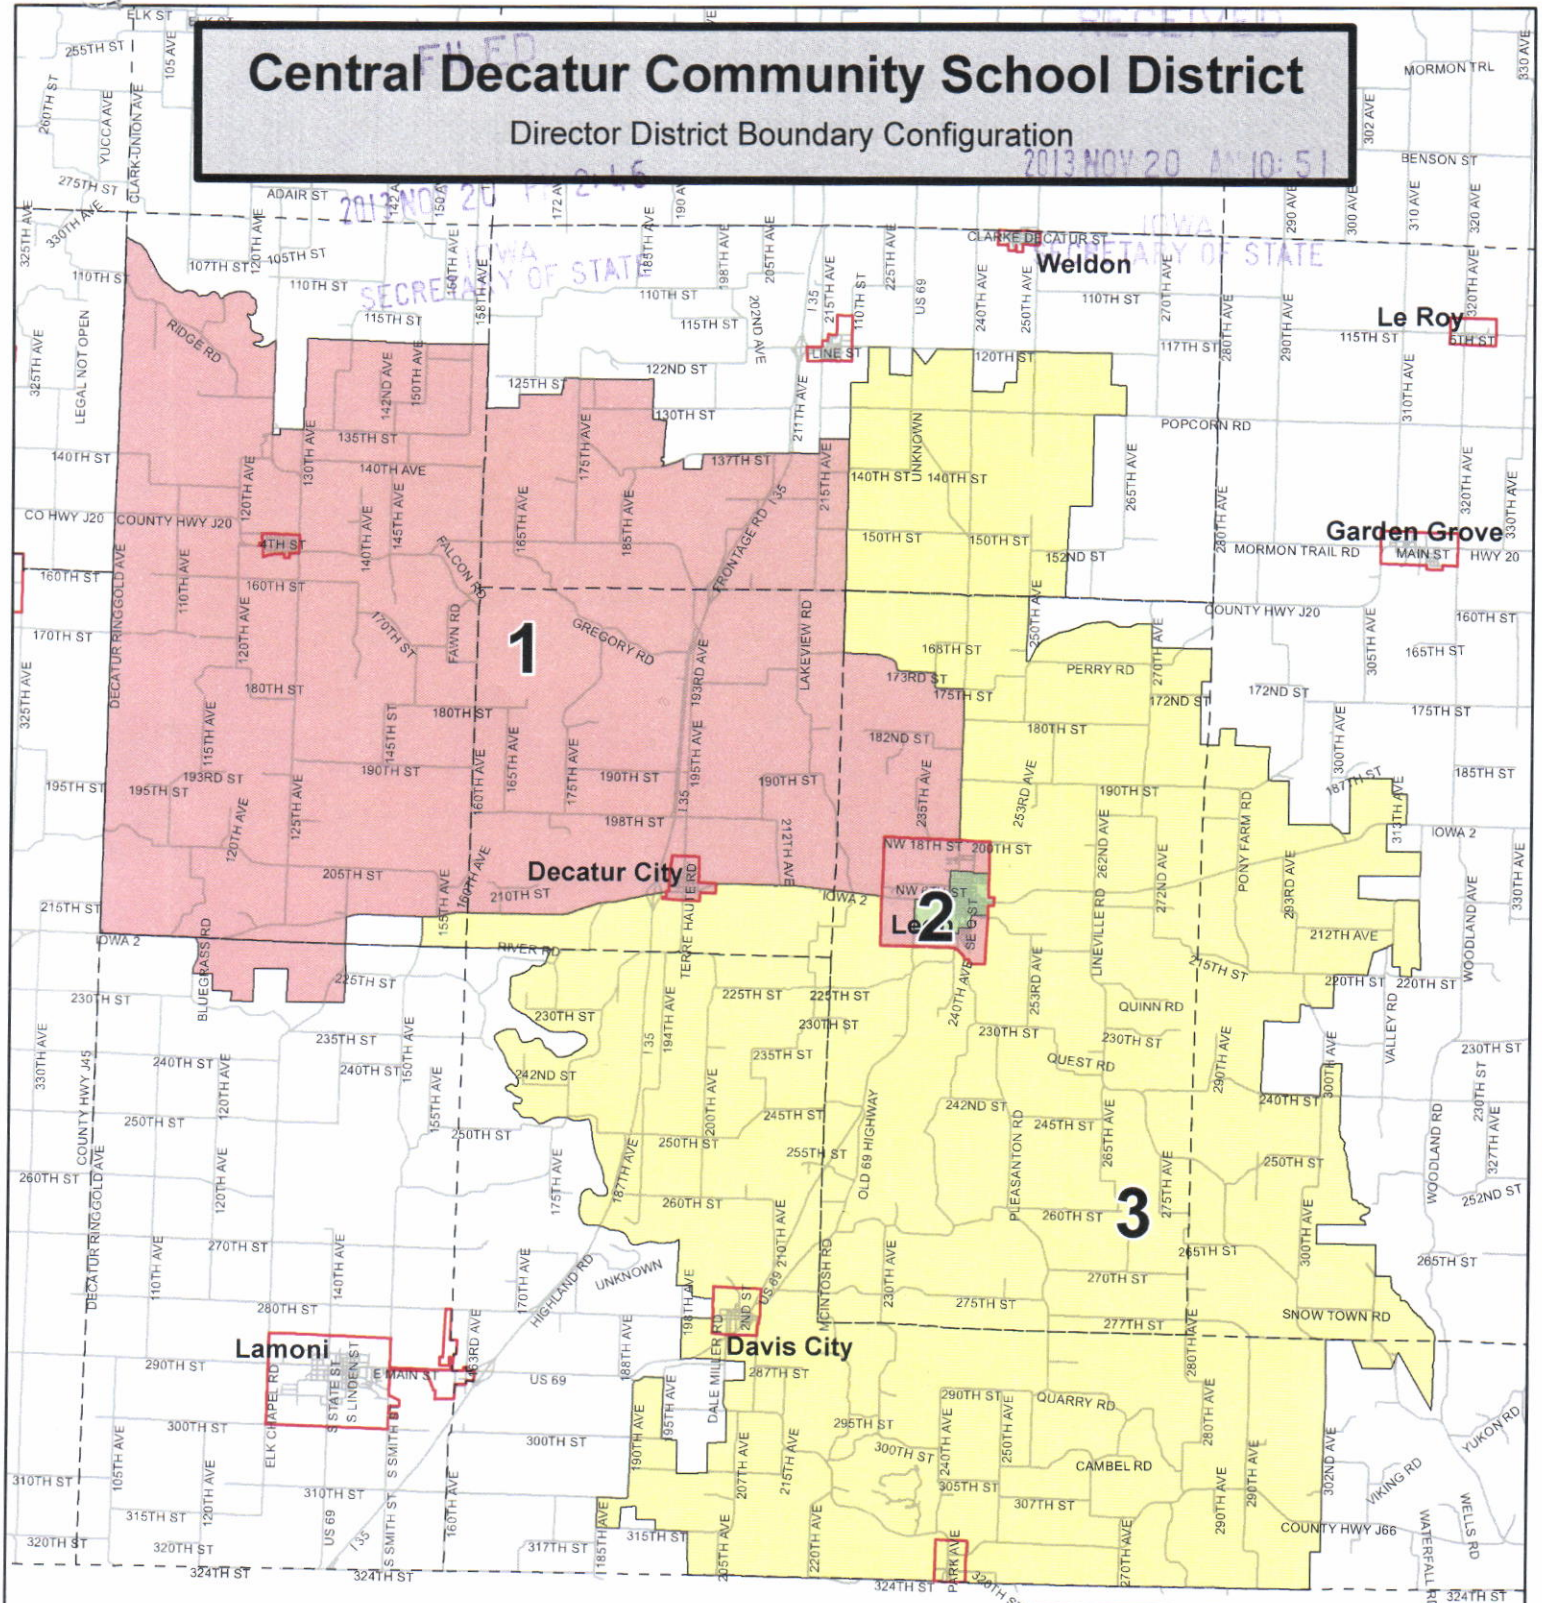

Central Decatur Community School District

Director District Boundary Configuration

Total District Population: 4,283

Director District 1: 1,469

Director District 2: 1,427

Director District 3: 1,387

Voting Precincts

Incorporated Cities

Roads

Central Decatur Community School District

Director District Boundary Configuration

FILED
2013 NOV 20 AM 2:16
IOWA
SECRETARY OF STATE

RECEIVED
2013 NOV 20 AM 10:51
IOWA
SECRETARY OF STATE

Leon

1

2

3

Total District Population: 4,283

- Director District 1: 1,469
- Director District 2: 1,427
- Director District 3: 1,387

- Voting Precincts
- Incorporated Cities
- Roads