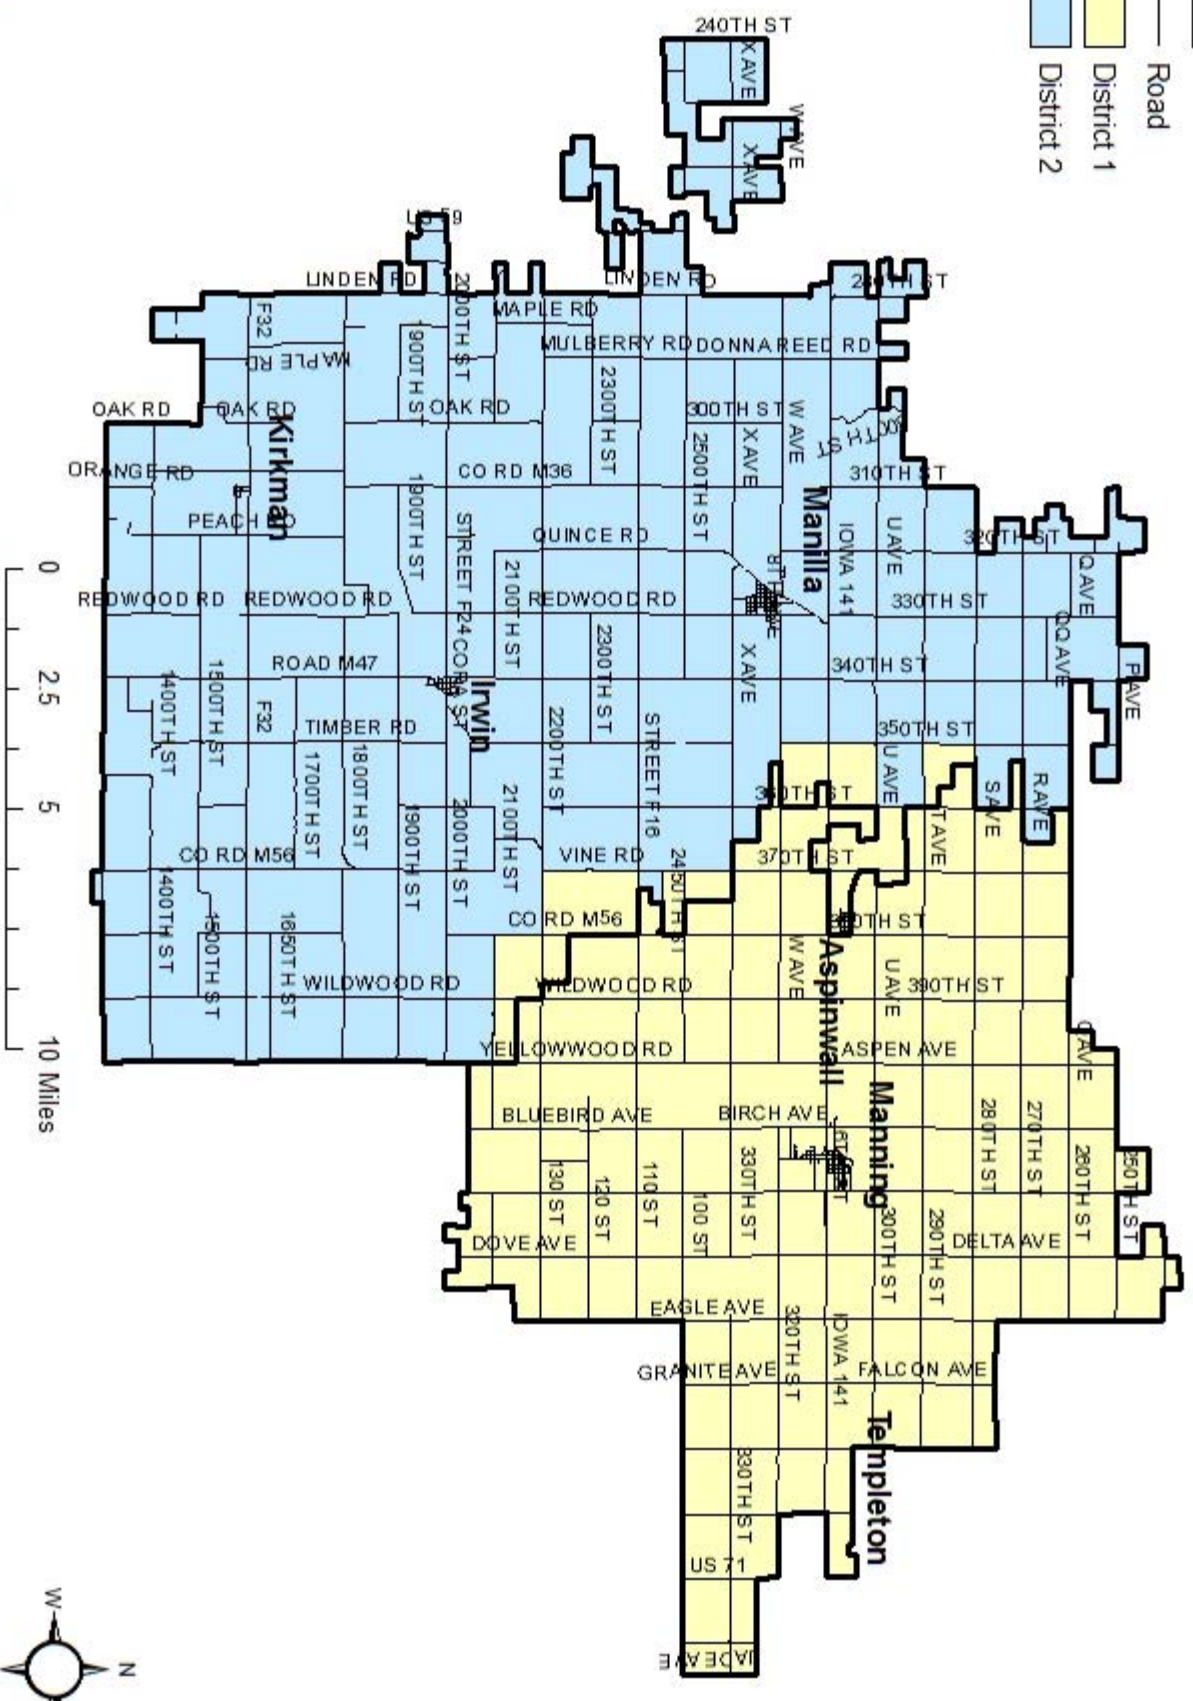

# IKM Community and Manning Community School District: Preliminary Director Districts Plan

## Legend

-  School District Boundary
-  Road
-  District 1
-  District 2

All districts have estimated populations between 2,552 and 2,553 according to U.S. Census 2000 Census Block numbers.